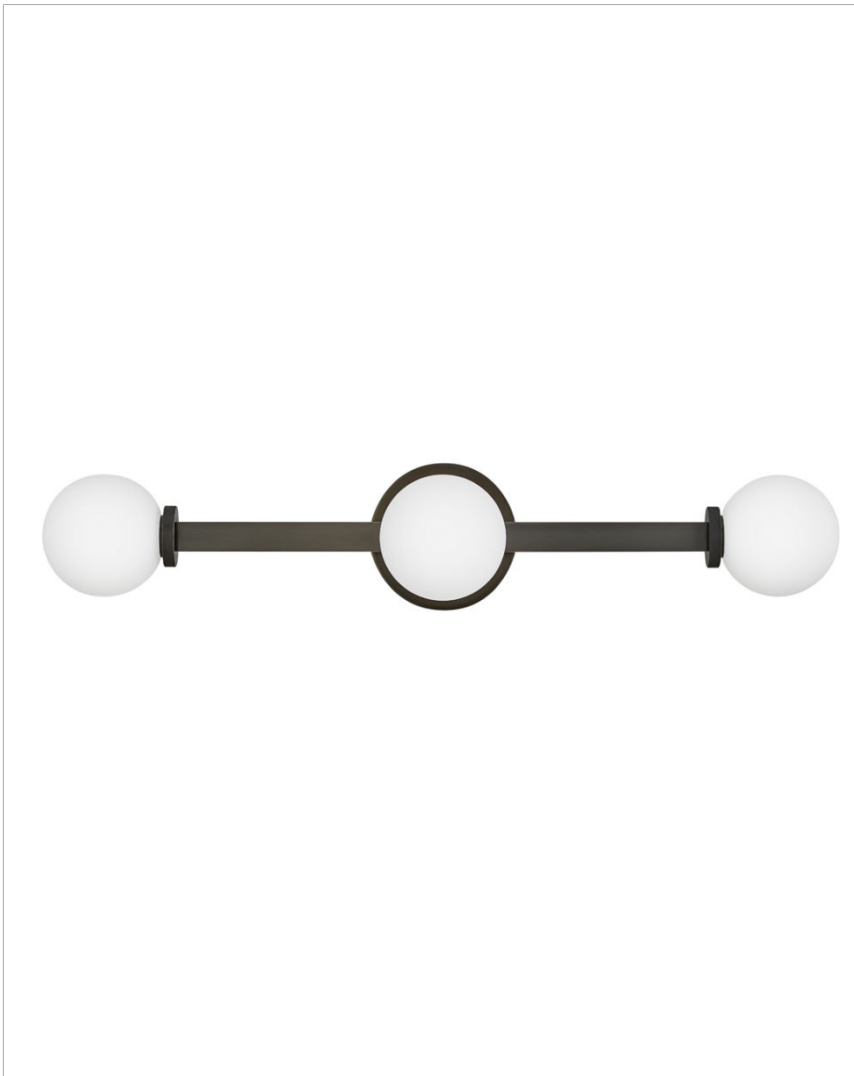

AUDREY

56053BX-LL

MEDIUM THREE LIGHT VANITY

Audrey gives a modern nod to vintage Hollywood vanity lights thanks to luxurious finishes and beautifully knurled details that offset etched opal glass globes. Audrey incorporates the best of both transitional design elements and mid-century-inspired style. Available in Heritage Brass or Black Oxide finish options, this versatile fixture can be mounted horizontally or vertically for added customization.

DETAILS	
FINISH:	Black Oxide
MATERIAL:	Steel
GLASS:	Etched Opal
DIMMABLE:	YES - CL TYPE DIMMER (SSL7A)

DIMENSIONS	
WIDTH:	26"
HEIGHT:	5"
WEIGHT:	3.5lb
BACK PLATE:	5" Dia.
EXTENSION:	5"
TOP TO OUTLET:	2.5"

LIGHT SOURCE	
LIGHT SOURCE:	Socketed
LED NAME:	EG9L-4.5
WATTAGE:	3-4.50w G9 LED *Included
VOLTAGE:	120v
COLOR TEMP:	3000
CRI:	90
INCANDESCENT EQUIVALENCY:	3 x 40w
DIMMABLE:	YES - CL TYPE DIMMER (SSL7A)

SHIPPING	
CARTON LENGTH:	14
CARTON WIDTH:	25.6
CARTON HEIGHT:	9.3
CARTON WEIGHT:	5.6

PRODUCT DETAILS:

- Mounting hardware is hidden on the back plate to ensure a clean silhouette
- Fixture can be mounted vertically
- Suitable for use in damp locations as defined by NEC and CEC. Meets United States UL Underwriters Laboratories & CSA Canadian Standards Association Product Safety Standards.
- Meets California Energy Commission Title regulations/JA8 when using the included LED bulb
- LED Bulbs carry a 3-year limited warranty
- Bold silhouette with dramatic details creates a modern statement

HINKLEY

HINKLEY
33000 Pin Oak Parkway
Avon Lake, OH 44012

PHONE: (440) 653-5500
Toll Free: 1 (800) 446-5539

hinkley.com