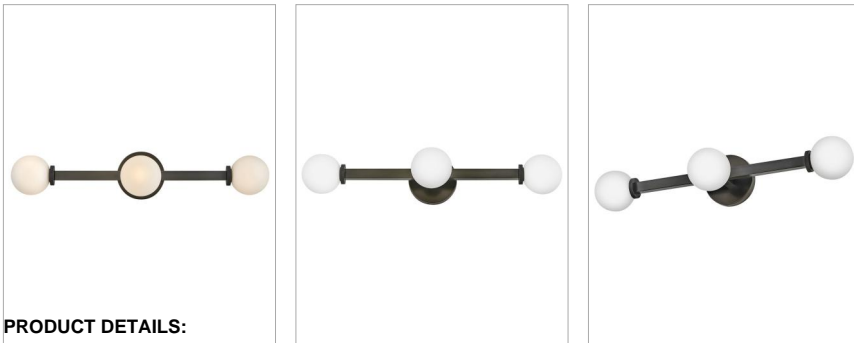

AUDREY

56053BX-LL

MEDIUM THREE LIGHT VANITY

Audrey gives a modern nod to vintage Hollywood vanity lights thanks to luxurious finishes and beautifully knurled details that offset etched opal glass globes. Audrey incorporates the best of both transitional design elements and mid-century-inspired style. Available in Heritage Brass or Black Oxide finish options, this versatile fixture can be mounted horizontally or vertically for added customization.

DETAILS	
FINISH:	Black Oxide
MATERIAL:	Steel
GLASS:	Etched Opal
DIMMABLE:	YES - CL TYPE DIMMER (SSL7A)

DIMENSIONS	
WIDTH:	26"
HEIGHT:	5"
WEIGHT:	3.5lb
BACK PLATE:	5" Dia.
EXTENSION:	5"
TOP TO OUTLET:	2.5"

LIGHT SOURCE	
LIGHT SOURCE:	Socketed
LED NAME:	EG9L-4.5
WATTAGE:	3-4.50w G9 LED *Included
VOLTAGE:	120v
COLOR TEMP:	3000
CRI:	90
INCANDESCENT EQUIVALENCY:	3 x 40w
DIMMABLE:	YES - CL TYPE DIMMER (SSL7A)

SHIPPING	
CARTON LENGTH:	14
CARTON WIDTH:	25.6
CARTON HEIGHT:	9.3
CARTON WEIGHT:	5.6

PRODUCT DETAILS:

- Mounting hardware is hidden on the back plate to ensure a clean silhouette
- Fixture can be mounted vertically
- Suitable for use in damp locations as defined by NEC and CEC. Meets United States UL Underwriters Laboratories & CSA Canadian Standards Association Product Safety Standards.
- Meets California Energy Commission Title regulations/JA8 when using the included LED bulb
- LED Bulbs carry a 3-year limited warranty
- Bold silhouette with dramatic details creates a modern statement

HINKLEY

HINKLEY
33000 Pin Oak Parkway
Avon Lake, OH 44012

PHONE: (440) 653-5500
Toll Free: 1 (800) 446-5539

hinkley.com