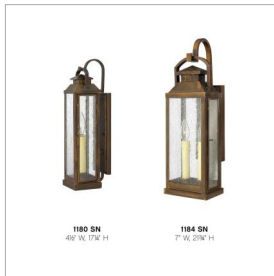

REVERE

1184SN

MEDIUM WALL MOUNT LANTERN

Revere is a traditional coach lantern in solid brass with clear seedy glass panels. The glass faux candle sleeves and classic candelabra lamping complete the authentic appearance.

DETAILS	
FINISH:	Sienna
MATERIAL:	Brass
GLASS:	Clear Seedy
DIMMABLE:	No

DIMENSIONS	
WIDTH:	7"
HEIGHT:	21.8"
DEPTH:	7
WEIGHT:	8.5lb
BACK PLATE:	4.5"W X 11"H
EXTENSION:	7.3"
TOP TO OUTLET:	12.25"

LIGHT SOURCE	
LIGHT SOURCE:	Socketed
WATTAGE:	2-5w Cand. LED, 60w Equiv. or 2-60w Cand.
VOLTAGE:	120v

SHIPPING	
CARTON LENGTH:	24.8
CARTON WIDTH:	10
CARTON HEIGHT:	11.5
CARTON WEIGHT:	10

PRODUCT DETAILS:

- Suitable for use in wet (outdoor direct rain) locations as defined by NEC and CEC. Meets United States UL Underwriters Laboratories & CSA Canadian Standards Association Product Safety Standards
- Our Estate Collections boast a breadth of fixtures defined by coordinating composition, enduring architecture, and time-honored craftsmanship, designed to meet the needs of expansive properties with extended outdoor living spaces. From the entrance of your driveway to the depths of your backyard, these collections provide cohesive design for stately exteriors.
- 2-year finish warranty
- The Heritage Collection encompasses premium outdoor fixtures that pay tribute to the nostalgia of America's past while reinforcing Hinkley's philosophy of timeless, quality design.
- Classic lines and heritage details complement traditional architecture