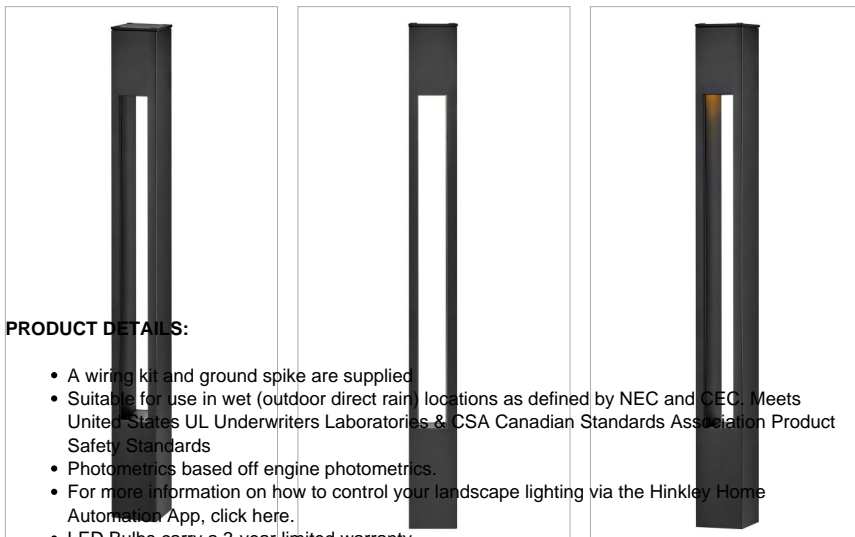

ATLANTIS

15502SK

12V SMALL SQUARE BOLLARD

The bold, clean lines of the Atlantis bollards complement contemporary architecture for the ultimate in urban sophistication. Versatile, Atlantis is available in both round and square bollards and both large and small sizes. Atlantis is available in three classic finishes: Satin Black, Titanium, and Bronze.

DETAILS	
FINISH:	Satin Black
MATERIAL:	Aluminum
GLASS:	Etched Lens
DIMMABLE:	No

DIMENSIONS	
WIDTH:	2"
HEIGHT:	20"
DEPTH:	2
WEIGHT:	2lb

LIGHT SOURCE	
LIGHT SOURCE:	Socketed
LED NAME:	MR1127K
VOLTAGE:	12v
VOLT AMPS:	4
COLOR TEMP:	2700
LUMENS:	350
CRI:	80
INCANDESCENT EQUIVALENCY:	1 x 35w
DIMMABLE:	No
TRANSFORMER REQUIRED:	Yes

MOUNTING	
LEAD WIRE:	1 X 48"

SHIPPING	
CARTON LENGTH:	23.5
CARTON WIDTH:	7.5
CARTON HEIGHT:	5
CARTON WEIGHT:	2.5

PRODUCT DETAILS:

- A wiring kit and ground spike are supplied
- Suitable for use in wet (outdoor direct rain) locations as defined by NEC and CEC. Meets United States UL Underwriters Laboratories & CSA Canadian Standards Association Product Safety Standards
- Photometrics based off engine photometrics.
- For more information on how to control your landscape lighting via the Hinkley Home Automation App, click [here](#).
- LED Bulbs carry a 3-year limited warranty
- Bold lines and a clean, minimalist style complement contemporary architecture

HINKLEY

HINKLEY
33000 Pin Oak Parkway
Avon Lake, OH 44012

PHONE: (440) 653-5500
Toll Free: 1 (800) 446-5539

hinkley.com