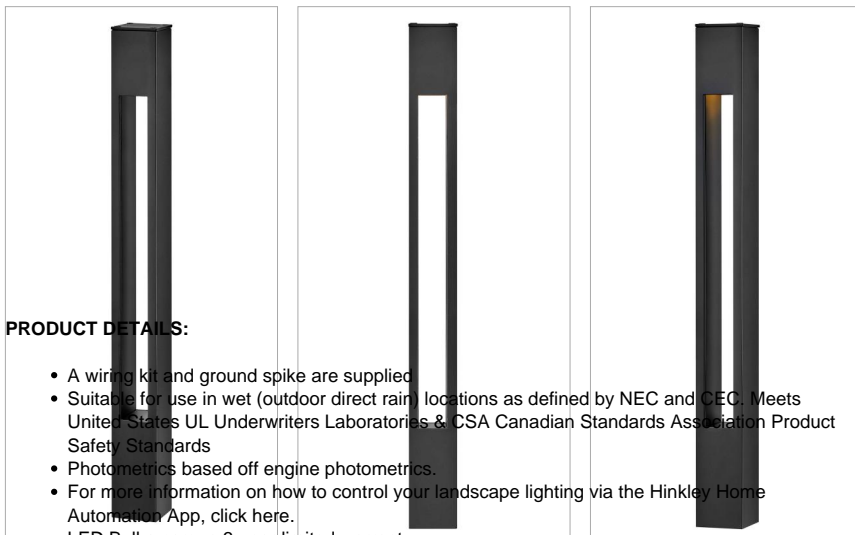

ATLANTIS

15502SK

12V SMALL SQUARE BOLLARD

The bold, clean lines of the Atlantis bollards complement contemporary architecture for the ultimate in urban sophistication. Versatile, Atlantis is available in both round and square bollards and both large and small sizes. Atlantis is available in three classic finishes: Satin Black, Titanium, and Bronze.

DETAILS	
FINISH:	Satin Black
MATERIAL:	Aluminum
GLASS:	Etched Lens
DIMMABLE:	No

DIMENSIONS	
WIDTH:	2"
HEIGHT:	20"
DEPTH:	2
WEIGHT:	2lb

LIGHT SOURCE	
LIGHT SOURCE:	Socketed
LED NAME:	MR1127K
VOLTAGE:	12v
VOLT AMPS:	4
COLOR TEMP:	2700
LUMENS:	350
CRI:	80
INCANDESCENT EQUIVALENCY:	1 x 35w
DIMMABLE:	No
TRANSFORMER REQUIRED:	Yes

MOUNTING	
LEAD WIRE:	1 X 48"

SHIPPING	
CARTON LENGTH:	23.5
CARTON WIDTH:	7.5
CARTON HEIGHT:	5
CARTON WEIGHT:	2.5

PRODUCT DETAILS:

- A wiring kit and ground spike are supplied
- Suitable for use in wet (outdoor direct rain) locations as defined by NEC and CEC. Meets United States UL Underwriters Laboratories & CSA Canadian Standards Association Product Safety Standards
- Photometrics based off engine photometrics.
- For more information on how to control your landscape lighting via the Hinkley Home Automation App, click [here](#).
- LED Bulbs carry a 3-year limited warranty
- Bold lines and a clean, minimalist style complement contemporary architecture