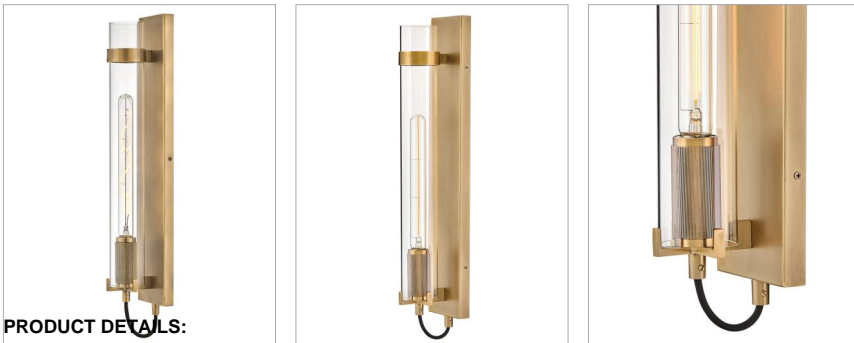

#### DETAILS

FINISH:	Heritage Brass
MATERIAL:	Steel
GLASS:	Clear
DIMMABLE:	YES, CL TYPE DIMMER (SSL7A)

#### DIMENSIONS

WIDTH:	4.5"
HEIGHT:	24"
WEIGHT:	4.8lb
BACK PLATE:	4.5" W X 22" H
EXTENSION:	4.8"
TOP TO OUTLET:	11"

#### SHIPPING

CARTON LENGTH:	26
CARTON WIDTH:	10.8
CARTON HEIGHT:	7.5
CARTON WEIGHT:	6.2

PRODUCT DETAILS:

- Mounting hardware is hidden on the back plate to ensure a clean silhouette
- Suitable for use in dry (indoor) locations as defined by NEC and CEC. Meets United States UL Underwriters Laboratories & CSA Canadian Standards Association Product Safety Standards.
- LED Bulbs carry a 3-year limited warranty
- Merging the best of traditional and modern elements with a sophisticated and streamlined look