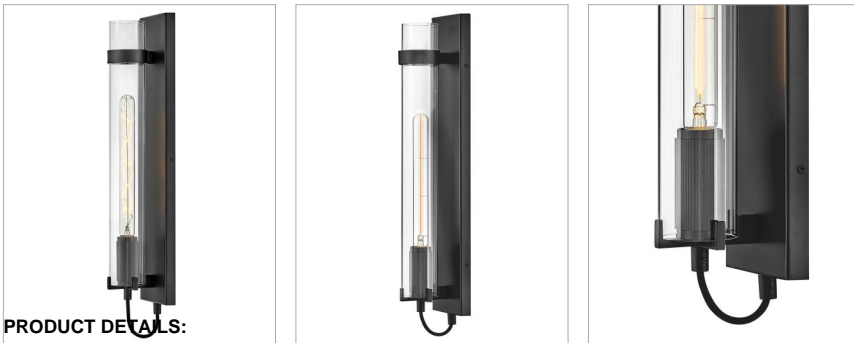

RYDEN

37852BK-LL

LARGE TALL SINGLE LIGHT SCONCE

A versatile stunner, Ryden's chic, modern-industrial silhouette is practical yet stylish, featuring elongated glass shades held by heavy cast prongs. Classic finishes are complemented by black, fabric-wrapped cord and subtle detailing.

DETAILS	
FINISH:	Black
MATERIAL:	Steel
GLASS:	Clear
DIMMABLE:	YES, CL TYPE DIMMER (SSL7A)

DIMENSIONS	
WIDTH:	4.5"
HEIGHT:	24"
WEIGHT:	4.8lb
BACK PLATE:	4.5" W X 22" H
EXTENSION:	4.8"
TOP TO OUTLET:	11"

LIGHT SOURCE	
LIGHT SOURCE:	Socketed
LED NAME:	E26T10LED6W
VOLTAGE:	120v
COLOR TEMP:	2300
LUMENS:	350
CRI:	90
INCANDESCENT EQUIVALENCY:	1 x 35W
DIMMABLE:	YES, CL TYPE DIMMER (SSL7A)

SHIPPING	
CARTON LENGTH:	26
CARTON WIDTH:	10.8
CARTON HEIGHT:	7.5
CARTON WEIGHT:	6.2

PRODUCT DETAILS:

- Mounting hardware is hidden on the back plate to ensure a clean silhouette
- Suitable for use in dry (indoor) locations as defined by NEC and CEC. Meets United States UL Underwriters Laboratories & CSA Canadian Standards Association Product Safety Standards.
- LED Bulbs carry a 3-year limited warranty
- Merging the best of traditional and modern elements with a sophisticated and streamlined look