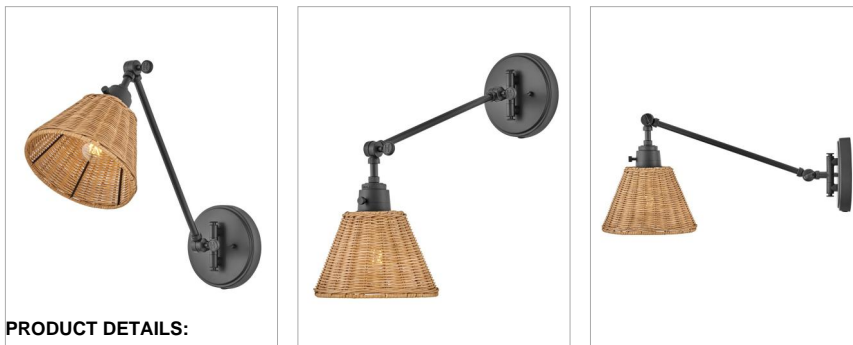

ARTI

3690BK-NAT

MEDIUM SWING ARM SINGLE LIGHT SCONCE

The perfect fixture for any space, Arti embodies simple elegance with its functional, streamlined design. Offering a robust lineup of fixture silhouettes, every aspect of the Arti family is adorned with practical features for a seamless integration into any room.

DETAILS	
FINISH:	Black
MATERIAL:	Steel
SHADE:	Light Natural Rattan
DIMMABLE:	YES, WITH DIMMABLE LAMP (NOT INCLUDED)

DIMENSIONS	
WIDTH:	7.8"
HEIGHT:	10.3"
WEIGHT:	2.9lb
BACK PLATE:	6" Dia.
EXTENSION:	19"
TOP TO OUTLET:	7.25"

LIGHT SOURCE	
LIGHT SOURCE:	Socketed
WATTAGE:	1-10w Med. LED, 60w Equiv.
VOLTAGE:	120v

SHIPPING	
CARTON LENGTH:	18.9
CARTON WIDTH:	13.4
CARTON HEIGHT:	8.9
CARTON WEIGHT:	3.4

PRODUCT DETAILS:

- Suitable for use in dry (indoor) locations as defined by NEC and CEC. Meets United States UL Underwriters Laboratories & CSA Canadian Standards Association Product Safety Standards.
- Features On/Off switch
- Can be hard wired or mounted with included plug-in cord
- Extension is 21" when fixture is fully extended
- Optional cord cover available, 6938BK
- Merging the best of traditional and modern elements with a sophisticated and streamlined look
- Fully adjustable both left or right and up or down
- All dimensions listed are as shown