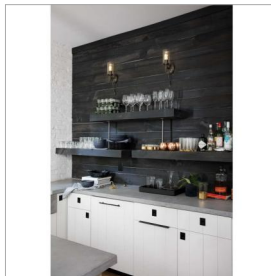

COLLIER

3380BX

MEDIUM SINGLE LIGHT SCONCE

Collier's midcentury silhouette incorporates the best in retro simplicity. Cast knobs, hinges and stems in a variety of finishes convey sleek elegance for a look that is at once modern and timeless.

DETAILS	
FINISH:	Black Oxide
MATERIAL:	Steel
GLASS:	Clear Seedy
DIMMABLE:	YES - WITH DIMMABLE LAMP (NOT INCLUDED)

DIMENSIONS	
WIDTH:	5"
HEIGHT:	16.8"
WEIGHT:	2.2lb
BACK PLATE:	5" Dia.
EXTENSION:	5.8"
TOP TO OUTLET:	8"

LIGHT SOURCE	
LIGHT SOURCE:	Socketed
WATTAGE:	1-14w Med. LED, 100w Equiv.
VOLTAGE:	120v

SHIPPING	
CARTON LENGTH:	13.4
CARTON WIDTH:	7.5
CARTON HEIGHT:	8.3
CARTON WEIGHT:	3.3

PRODUCT DETAILS:

- Dry Rated
- Classic, elegant lines and timeless details enhance a traditional space