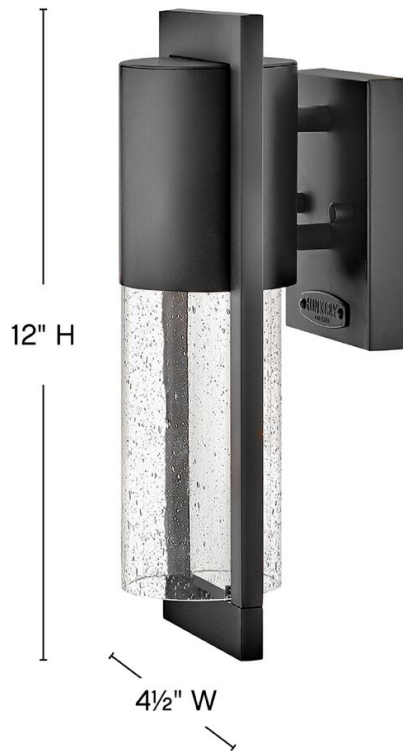

SHELTER

1327BK-LL

SMALL WALL MOUNT LANTERN

Shelter's minimalist style in aluminum creates a chic, dramatic statement as the light from above grazes through its clear seedy glass. Shelter comes standard Dark Sky compliant.

DETAILS	
FINISH:	Black
MATERIAL:	Aluminum
GLASS:	Clear Seedy
DIMMABLE:	YES - CL TYPE DIMMER (SSL7A)

DIMENSIONS	
WIDTH:	4.5"
HEIGHT:	12"
BACK PLATE:	4.5"W X 5"H
EXTENSION:	4.8"
TOP TO OUTLET:	3.5"

LIGHT SOURCE	
LIGHT SOURCE:	Socketed
LED NAME:	GU10-5.5W3K
WATTAGE:	1-5.50w GU10 LED *Included
VOLTAGE:	120v
COLOR TEMP:	3000
LUMENS:	400
CRI:	90
INCANDESCENT EQUIVALENCY:	1 x 50w
DIMMABLE:	YES - CL TYPE DIMMER (SSL7A)

SHIPPING	
CARTON LENGTH:	10.4
CARTON WIDTH:	9.8
CARTON HEIGHT:	16.5
CARTON WEIGHT:	4

PRODUCT DETAILS:

- Suitable for use in wet (outdoor direct rain) locations as defined by NEC and CEC. Meets United States UL Underwriters Laboratories & CSA Canadian Standards Association Product Safety Standards
- LED Bulbs carry a 3-year limited warranty
- 2-year finish warranty
- Bold lines and a clean, minimalist style complement contemporary architecture
- Fixture is Dark Sky compliant and engineered to minimize light glare upward into the night sky