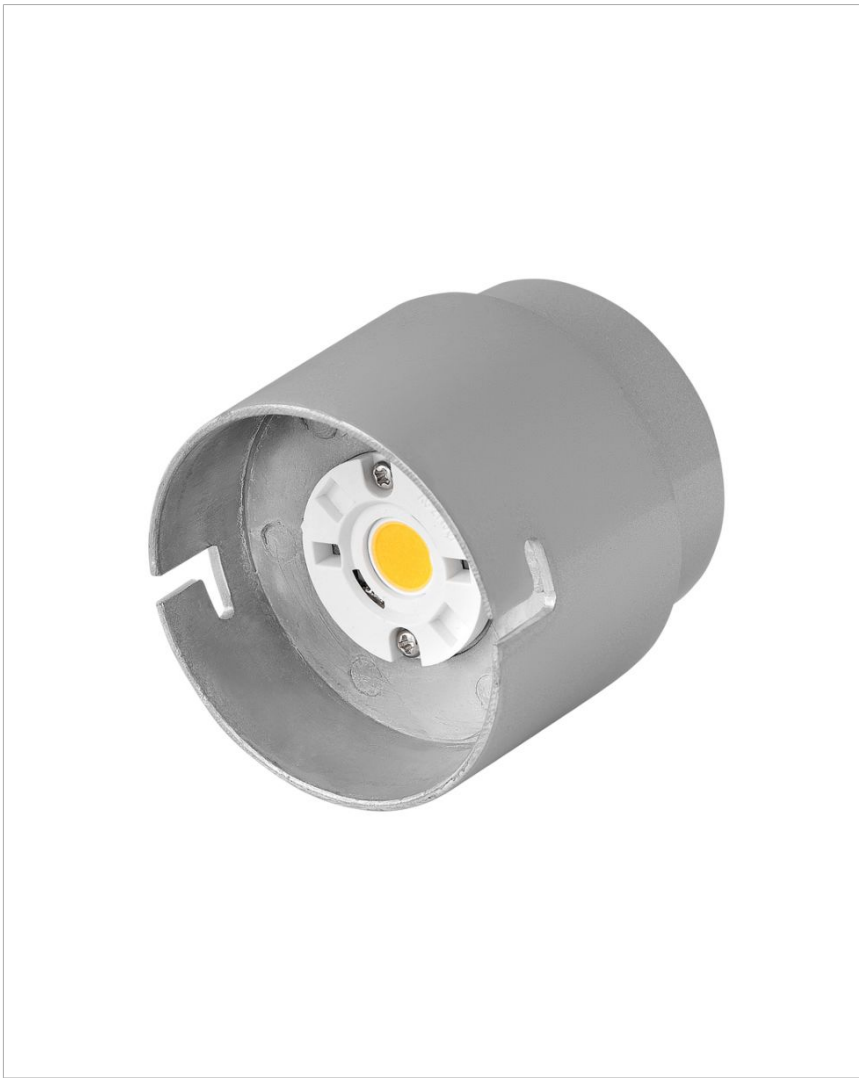

LED BULB

30G4SE-12W

VARIABLE OUTPUT LUMACORE LED ENGINE
3000K

DETAILS	
FINISH:	Lamps
MATERIAL:	Aluminum
DIMMABLE:	DOES NOT APPLY

DIMENSIONS	
WIDTH:	2"
HEIGHT:	2"

LIGHT SOURCE	
VOLTAGE:	12v
VOLT AMPS:	12.4

SHIPPING	
CARTON LENGTH:	4.5
CARTON WIDTH:	2.4
CARTON HEIGHT:	2.4

PRODUCT DETAILS:

- For more information on how to control your landscape lighting via the Hinkley Home Automation App, [click here](#).
- LED Bulbs carry a 3-year limited warranty

HINKLEY

HINKLEY
33000 Pin Oak Parkway
Avon Lake, OH 44012