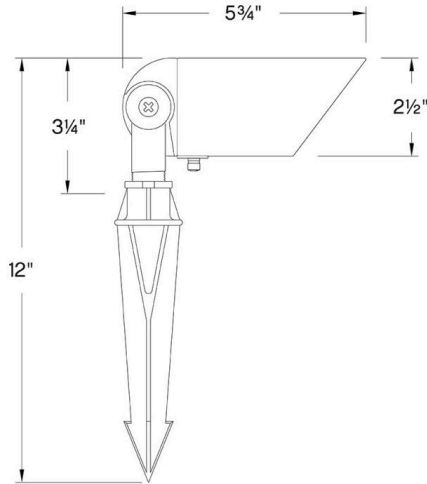

DETAILS	
FINISH:	Matte Bronze
MATERIAL:	Cast Brass
GLASS:	Clear Lens
DIMMABLE:	No

DIMENSIONS	
WIDTH:	5.8"
HEIGHT:	3.3"
DEPTH:	2.5
WEIGHT:	1lb

LIGHT SOURCE	
LIGHT SOURCE:	LumaCore
LED NAME:	27G4SE-12W
WATTAGE:	12w, 8w, 5w, 3w LumaCore LED *Included
VOLTAGE:	12v
VOLT AMPS:	12.4, 7.8, 5.3, 3.2
LUMENS:	750, 475, 350, 260
CRI:	80
INCANDESCENT EQUIVALENCY:	1 x 60w, 45w, 35w, 25w
DIMMABLE:	No
TRANSFORMER REQUIRED:	Yes

MOUNTING	
LEAD WIRE:	1 X 18"

SHIPPING	
CARTON LENGTH:	11.5
CARTON WIDTH:	4.9
CARTON HEIGHT:	2.8
CARTON WEIGHT:	1.1

PRODUCT DETAILS:

- Wattage settings include: 3W (260 Lumens), 5W (350 Lumens), 8W (475 Lumens), 12W (750 Lumens)
- Three lens options offer versatility in beam spread via an easy to remove and insert assembly - includes: 20° Spot, 40° Flood, 60° Flood
- A wiring kit and ground spike are supplied
- Wet Rated
- Photometrics based off engine photometrics
- Incorporates CREE LEDs with application performance tested by CREE
- Optional performance lenses available
- The Hinkley Home Automation App allows you to control your landscape lights anytime, anywhere. You can turn dimmers on/off and adjust sliding brightness settings remotely.