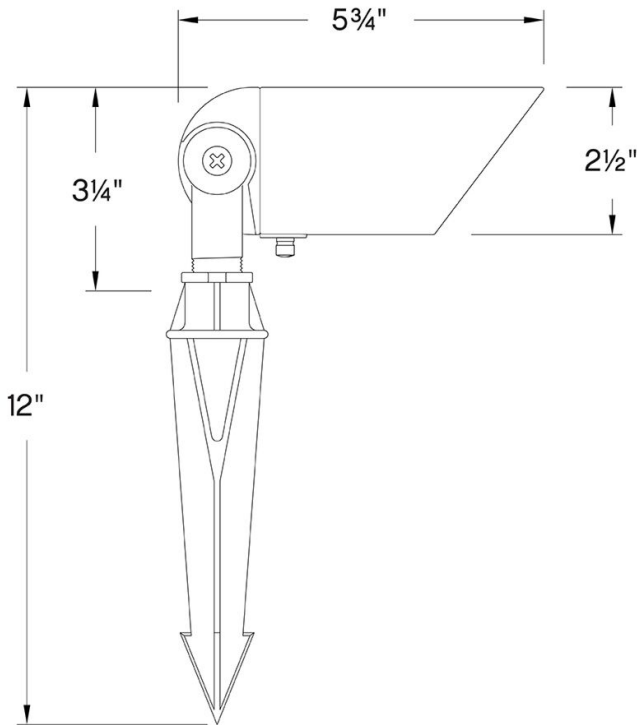

DETAILS	
FINISH:	Bronze
MATERIAL:	Aluminum
GLASS:	Clear Lens
DIMMABLE:	No

DIMENSIONS	
WIDTH:	5.8"
HEIGHT:	3.3"
DEPTH:	2.5
WEIGHT:	1lb

LIGHT SOURCE	
LIGHT SOURCE:	LumaCore
LED NAME:	30G4SE-12W
WATTAGE:	12w, 8w, 5w, 3w LumaCore LED *Included
VOLTAGE:	12v
VOLT AMPS:	12.4, 7.8, 5.3, 3.2
LUMENS:	750, 475, 350, 260
CRI:	80
INCANDESCENT EQUIVALENCY:	1 x 60w, 45w, 35w, 25w
DIMMABLE:	No
TRANSFORMER REQUIRED:	Yes

MOUNTING	
LEAD WIRE:	1 X 18"

SHIPPING	
CARTON LENGTH:	11.5
CARTON WIDTH:	4.9
CARTON HEIGHT:	2.8
CARTON WEIGHT:	1.1

PRODUCT DETAILS:

- LumaCore Series products carry a lifetime limited warranty
- Incorporates CREE LEDs with application performance tested by CREE
- Suitable for use in wet (outdoor direct rain) locations as defined by NEC and CEC. Meets United States UL Underwriters Laboratories & CSA Canadian Standards Association Product Safety Standards
- Wattage settings includes: 3W (260 Lumens), 5W (350 Lumens), 8W (475 Lumens), 12W (750 Lumens)
- Photometrics based off engine photometrics.
- Classic lines and heritage details complement traditional architecture
- Three lens options offer versatility in beam spread via an easy to remove and insert assembly - includes: 20° Spot, 40° Flood, 60° Flood
- For more information on how to control your landscape lighting via the Hinkley Home Automation App, [click here](#).