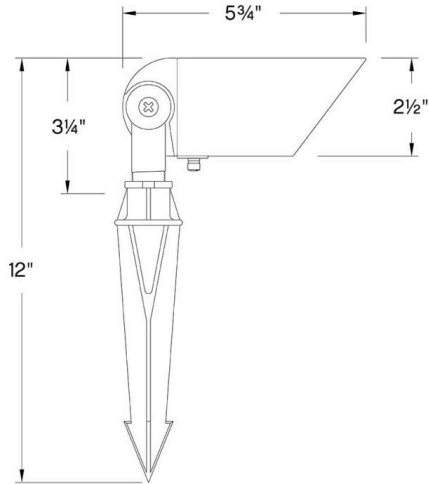

DETAILS	
FINISH:	Bronze
MATERIAL:	Aluminum
GLASS:	Clear Lens
DIMMABLE:	No

DIMENSIONS	
WIDTH:	5.8"
HEIGHT:	3.3"
DEPTH:	2.5
WEIGHT:	1lb

LIGHT SOURCE	
LIGHT SOURCE:	LumaCore
LED NAME:	27G4SE-12W
WATTAGE:	12w, 8w, 5w, 3w LumaCore LED *Included
VOLTAGE:	12v
VOLT AMPS:	12.4, 7.8, 5.3, 3.2
LUMENS:	750, 475, 350, 260
CRI:	80
INCANDESCENT EQUIVALENCY:	1 x 60w, 45w, 35w, 25w
DIMMABLE:	No
TRANSFORMER REQUIRED:	Yes

MOUNTING	
LEAD WIRE:	1 X 18"

SHIPPING	
CARTON LENGTH:	11.5
CARTON WIDTH:	4.9
CARTON HEIGHT:	2.8
CARTON WEIGHT:	1.1

PRODUCT DETAILS:

- Wattage settings include: 3W (260 Lumens), 5W (350 Lumens), 8W (475 Lumens), 12W (750 Lumens)
- Three lens options offer versatility in beam spread via an easy to remove and insert assembly - includes: 20° Spot, 40° Flood, 60° Flood
- A wiring kit and ground spike are supplied
- Wet Rated
- Photometrics based off engine photometrics
- Incorporates CREE LEDs with application performance tested by CREE
- Optional performance lenses available
- The Hinkley Home Automation App allows you to control your landscape lights anytime, anywhere. You can turn dimmers on/off and adjust sliding brightness settings remotely.