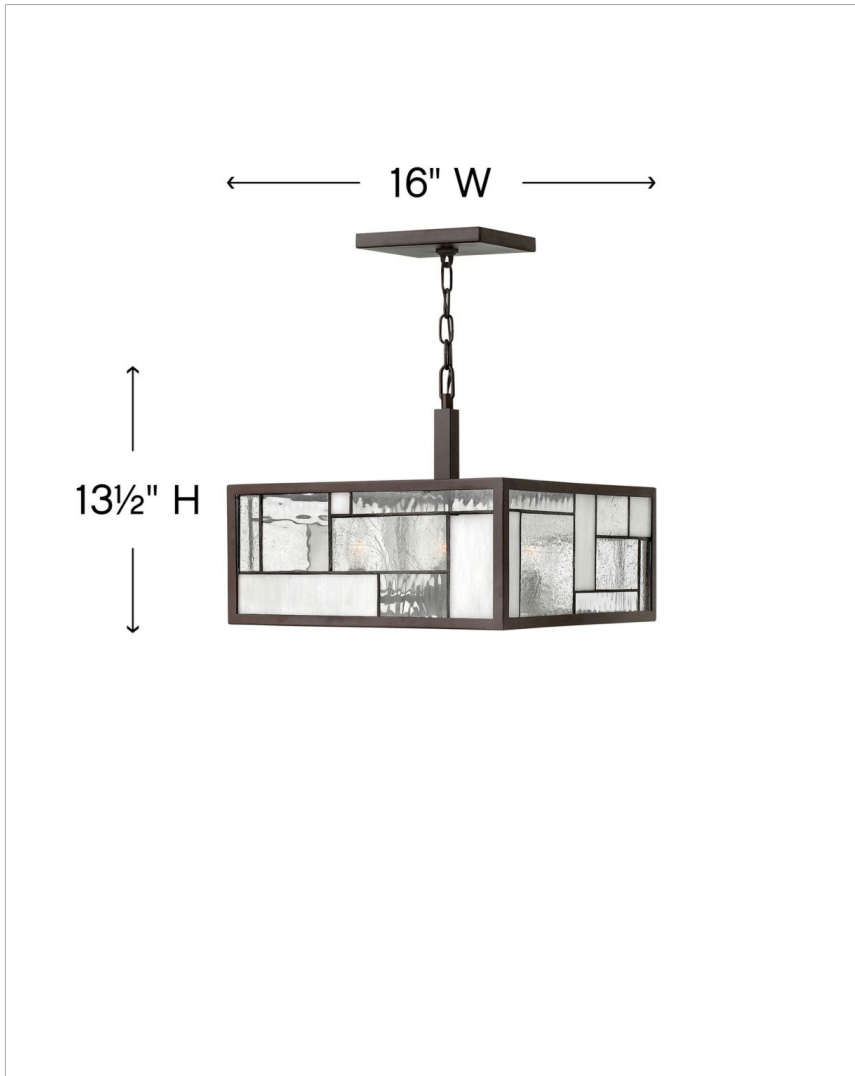

MONDRIAN

4571KZ

FOUR LIGHT SEMI-FLUSH MOUNT

Mondrian's unique patterned panels of glass mounted in copper foil add geometric panache in a Buckeye Bronze finish.

DETAILS	
FINISH:	Buckeye Bronze
MATERIAL:	Metal
GLASS:	Copper Foil Bound
SLOPE DEGREE:	90
DIMMABLE:	No

DIMENSIONS	
WIDTH:	16"
HEIGHT:	12"
WEIGHT:	12lb

LIGHT SOURCE	
LIGHT SOURCE:	Socketed
WATTAGE:	4-5w Cand. LED, 60w Equiv. or 4-60w Cand.
VOLTAGE:	120v

MOUNTING	
CANOPY:	7" Sq.
LEAD WIRE:	1 X 72"

SHIPPING	
CARTON LENGTH:	18.5
CARTON WIDTH:	18.5
CARTON HEIGHT:	11.5
CARTON WEIGHT:	16

PRODUCT DETAILS:

- This item may be hung on a sloped ceiling
- Convertible fixture can be hung as a pendant or semi-flush mount
- Suitable for use in dry (indoor) locations as defined by NEC and CEC. Meets United States UL Underwriters Laboratories & CSA Canadian Standards Association Product Safety Standards.
- Height when mounted with chain is 13.5"
- Minimalist form with distinctive, symmetrical details reinforce a Craftsman aesthetic