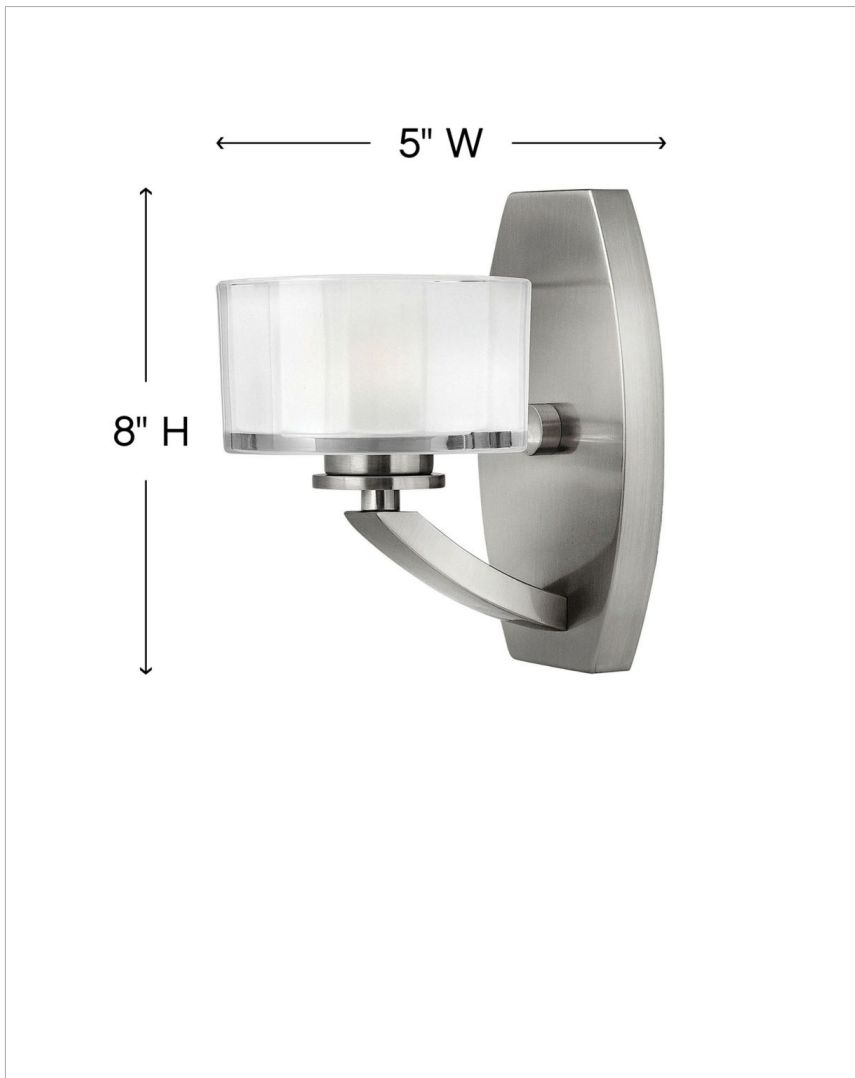

MERIDIAN

5590BN

SINGLE LIGHT VANITY

Meridian features minimal transitional styling with clean lines and low-profile faceted ½" thick glass. Overscaled barrel knob detailing completes this simplistic design.

DETAILS	
FINISH:	Brushed Nickel
MATERIAL:	Metal
GLASS:	Thick Faceted Clear Inside Etched
DIMMABLE:	No

DIMENSIONS	
WIDTH:	5"
HEIGHT:	8"
WEIGHT:	3lb
BACK PLATE:	4.5"W X 8"H
EXTENSION:	6.5"
TOP TO OUTLET:	4"

LIGHT SOURCE	
LIGHT SOURCE:	Socketed
VOLTAGE:	120v

SHIPPING	
CARTON LENGTH:	8
CARTON WIDTH:	7.5
CARTON HEIGHT:	10.5
CARTON WEIGHT:	4

PRODUCT DETAILS:

- Suitable for use in damp locations as defined by NEC and CEC. Meets United States UL Underwriters Laboratories & CSA Canadian Standards Association Product Safety Standards.
- Merging the best of traditional and modern elements with a sophisticated and streamlined look