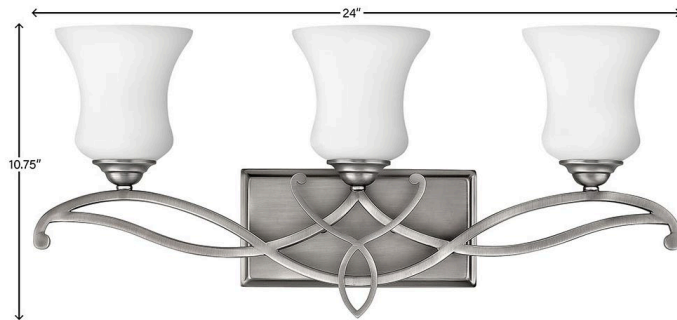

BROOKE

5003AN

MEDIUM THREE LIGHT VANITY

Brooke's updated traditional look features a minimalist forged scroll design in Antique Nickel and Olde Bronze that elegantly complements its etched opal glass.

DETAILS	
FINISH:	Antique Nickel
MATERIAL:	Metal
GLASS:	Etched Opal
DIMMABLE:	YES - WITH DIMMABLE LAMP (NOT INCLUDED)

DIMENSIONS	
WIDTH:	24"
HEIGHT:	10.8"
WEIGHT:	5lb
BACK PLATE:	9.25"W X 4.5"H
EXTENSION:	6.3"
TOP TO OUTLET:	7.25"

LIGHT SOURCE	
LIGHT SOURCE:	Socketed
WATTAGE:	3-14w Med. LED, 100w Equiv.
VOLTAGE:	120v

SHIPPING	
CARTON LENGTH:	26
CARTON WIDTH:	13.8
CARTON HEIGHT:	7.3
CARTON WEIGHT:	8

PRODUCT DETAILS:

- This fixture can be mounted either up or down to best fit your space
- Damp Rated
- Merging the best of traditional and modern elements with a sophisticated and streamlined look

HINKLEY