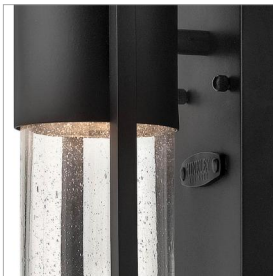

SHELTER

1325BK

LARGE WALL SCONCE

Shelter's minimalist style in aluminum creates a chic, dramatic statement as the light from above grazes through its clear seedy glass. Shelter comes standard Dark Sky compliant.

DETAILS	
FINISH:	Black
MATERIAL:	Aluminum
GLASS:	Clear Seedy
DIMMABLE:	YES - CL TYPE DIMMER (SSL7A)

DIMENSIONS	
WIDTH:	8.3"
HEIGHT:	23.3"
WEIGHT:	9lb
BACK PLATE:	4.5"W X 12"H
EXTENSION:	8.5"
TOP TO OUTLET:	5.75"

LIGHT SOURCE	
LIGHT SOURCE:	Socketed
LED NAME:	6.5WR20-30K
WATTAGE:	1-6.50w Med. LED *Included
VOLTAGE:	120v
LUMENS:	575
CRI:	90
INCANDESCENT EQUIVALENCY:	1 x 50w
DIMMABLE:	YES - CL TYPE DIMMER (SSL7A)

SHIPPING	
CARTON LENGTH:	15.6
CARTON WIDTH:	11
CARTON HEIGHT:	26.4
CARTON WEIGHT:	11

PRODUCT DETAILS:

- Wet Rated
- Dark Sky compliant design limits light pollution in surrounding outdoor spaces
- Reflector type or Par type bulb recommended
- Outdoor finishes carry a 2-year warranty
- Bold lines and a clean, minimalist style complement contemporary architecture
- Part of the MOCO Collection, designed to elevate contemporary architecture with modern style, clean lines, and precisely engineered illumination
- Aluminum material ensures this piece can withstand strenuous outdoor conditions
- Mounted at a point of entry, wall mount lights provide safety and security with a welcoming element