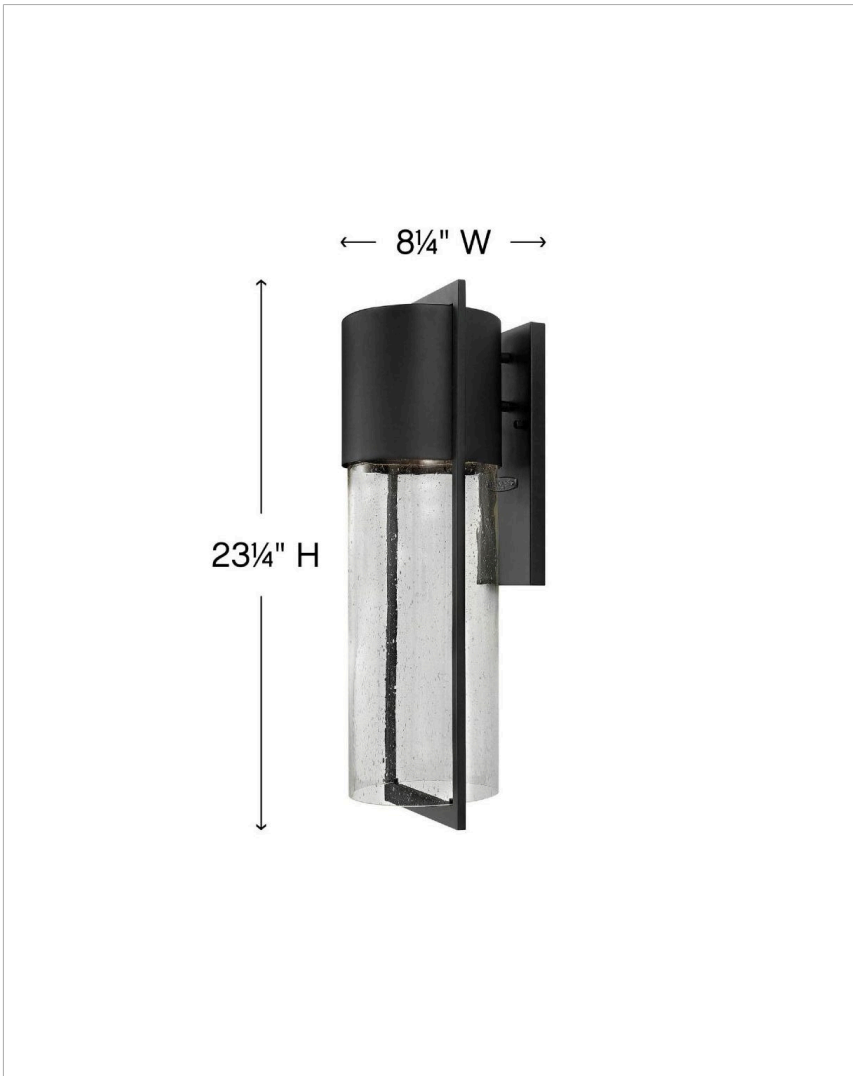

SHELTER

1325BK

LARGE WALL SCONCE

Shelter's minimalist style in aluminum creates a chic, dramatic statement as the light from above grazes through its clear seedy glass. Shelter comes standard Dark Sky compliant.

DETAILS	
FINISH:	Black
MATERIAL:	Aluminum
GLASS:	Clear Seedy
DIMMABLE:	YES - CL TYPE DIMMER (SSL7A)

DIMENSIONS	
WIDTH:	8.3"
HEIGHT:	23.3"
WEIGHT:	9lb
BACK PLATE:	4.5"W X 12"H
EXTENSION:	8.5"
TOP TO OUTLET:	5.75"

LIGHT SOURCE	
LIGHT SOURCE:	Socketed
LED NAME:	6.5WR20-30K
WATTAGE:	1-6.50w Med. LED *Included
VOLTAGE:	120v
LUMENS:	575
CRI:	90
INCANDESCENT EQUIVALENCY:	1 x 50w
DIMMABLE:	YES - CL TYPE DIMMER (SSL7A)

SHIPPING	
CARTON LENGTH:	15.6
CARTON WIDTH:	11
CARTON HEIGHT:	26.4
CARTON WEIGHT:	11

PRODUCT DETAILS:

- Wet Rated
- Dark Sky compliant design limits light pollution in surrounding outdoor spaces
- Reflector type or Par type bulb recommended
- Outdoor finishes carry a 2-year warranty
- Bold lines and a clean, minimalist style complement contemporary architecture
- Part of the MOCO Collection, designed to elevate contemporary architecture with modern style, clean lines, and precisely engineered illumination
- Aluminum material ensures this piece can withstand strenuous outdoor conditions
- Mounted at a point of entry, wall mount lights provide safety and security with a welcoming element