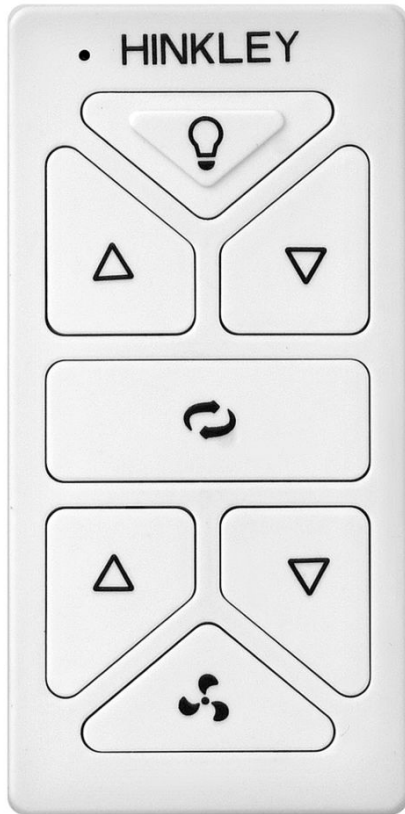

HIRO CONTROL REVERSING

980014FWH-R

HIRO CONTROL REVERSING

DETAILS	
FINISH:	White
MATERIAL:	Composite
DIMMABLE:	DOES NOT APPLY

DIMENSIONS	
WIDTH:	3.3"
HEIGHT:	5.3"

SHIPPING	
CARTON LENGTH:	3.3
CARTON WIDTH:	3.4
CARTON HEIGHT:	5.3

PRODUCT DETAILS:

- Suitable for use in dry (indoor) locations as defined by NEC and CEC. Meets United States UL Underwriters Laboratories & CSA Canadian Standards Association Product Safety Standards.
- Features a manual switch to turn off and on
- Integrates with other smart home products including voice assistants from Amazon and Google
- Secures to a flat wall or a single/multiple gang switch box. Nestles within a standard decorative opening face plate.
- Configures for use as a wall-mount control or handheld remote
- Wall/Remote control included
- All-in-one receiver supplied with fan where fan reverses at the control
- For more information on how to control your ceiling fan via the Hinkley Home Automation App, click here.