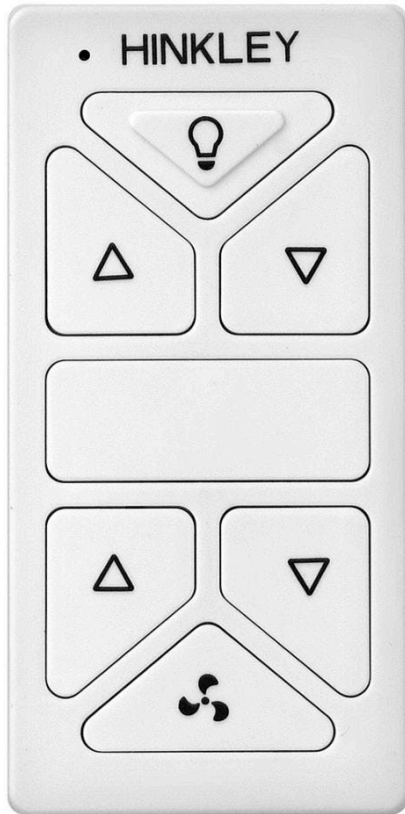

# HIRO CONTROL NON-REVERSING

980014FWH

HIRO CONTROL NON REVERSING

DETAILS	
FINISH:	White
MATERIAL:	Composite
DIMMABLE:	No

DIMENSIONS	
WIDTH:	3.3"
HEIGHT:	5.3"

SHIPPING	
CARTON LENGTH:	3.3
CARTON WIDTH:	3.4
CARTON HEIGHT:	5.3

## PRODUCT DETAILS:

- Suitable for use in dry (indoor) locations as defined by NEC and CEC. Meets United States UL Underwriters Laboratories & CSA Canadian Standards Association Product Safety Standards
- All-in-one wall/remote control included
- Features a manual switch to turn off and on
- Integrates with other smart home products including voice assistants from Amazon and Google
- Secures to a flat wall or a single/multiple gang switch box. Nestles within a standard decorative opening face plate.
- Configures for use as a wall-mount control or handheld remote
- Manual reverse located at the fan, not the control
- WiFi compatibility with included fan control