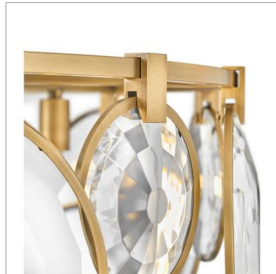

NALA

FR31265HBR

MEDIUM CONVERTIBLE DRUM CHANDELIER

Nala is striking from any angle with a traditional silhouette and elegant eye-catching details. Multi-faceted, optic-crystal lenses surround the circular frame and attach with cast clips in Heritage Brass and Black finishes.

DETAILS	
FINISH:	Heritage Brass
MATERIAL:	Steel
GLASS:	Optic Crystal
SLOPE DEGREE:	90
DIMMABLE:	YES - WITH DIMMABLE LAMP (NOT INCLUDED)

DIMENSIONS	
WIDTH:	31"
HEIGHT:	10.8"
WEIGHT:	52.8lb

LIGHT SOURCE	
LIGHT SOURCE:	Socketed
WATTAGE:	7-5w Cand. LED, 60w Equiv.
VOLTAGE:	120v

MOUNTING	
CANOPY:	5" Dia.
LEAD WIRE:	1 X 120"
MAX HEIGHT:	45.8

SHIPPING	
CARTON LENGTH:	33.1
CARTON WIDTH:	33.1
CARTON HEIGHT:	18.9
CARTON WEIGHT:	66

*Maximum achievable height with stems included.

PRODUCT DETAILS:

- Can be hung on a sloped ceiling
- Includes (1) 6" stem and (2) 12" stems to customize hanging height
- Fixture exceeds 50 lbs and must be supported independently of the outlet box
- Convertible design can be hung as a pendant or semi-flush mount
- Dry Rated
- Classic, elegant lines and timeless details enhance a traditional space
- Convertible design can be hung as a chandelier or semi-flush mount