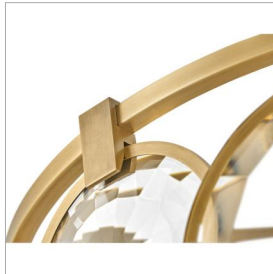

NALA

FR31265HBR

MEDIUM CONVERTIBLE DRUM CHANDELIER

Nala is striking from any angle with a traditional silhouette and elegant eye-catching details. Multi-faceted, optic-crystal lenses surround the circular frame and attach with cast clips in Heritage Brass and Black finishes.

DETAILS	
FINISH:	Heritage Brass
MATERIAL:	Steel
GLASS:	Optic Crystal
SLOPE DEGREE:	90
DIMMABLE:	YES - WITH DIMMABLE LAMP (NOT INCLUDED)

DIMENSIONS	
WIDTH:	31"
HEIGHT:	10.8"
WEIGHT:	52.8lb

LIGHT SOURCE	
LIGHT SOURCE:	Socketed
WATTAGE:	7-5w Cand. LED, 60w Equiv.
VOLTAGE:	120v

MOUNTING	
CANOPY:	5" Dia.
LEAD WIRE:	1 X 120"
MAX HEIGHT:	45.8

SHIPPING	
CARTON LENGTH:	33.1
CARTON WIDTH:	33.1
CARTON HEIGHT:	18.9
CARTON WEIGHT:	66

*Maximum achievable height with stems included.

PRODUCT DETAILS:

- Can be hung on a sloped ceiling
- Includes (1) 6" stem and (2) 12" stems to customize hanging height
- Fixture exceeds 50 lbs and must be supported independently of the outlet box
- Convertible design can be hung as a pendant or semi-flush mount
- Dry Rated
- Classic, elegant lines and timeless details enhance a traditional space
- Convertible design can be hung as a chandelier or semi-flush mount