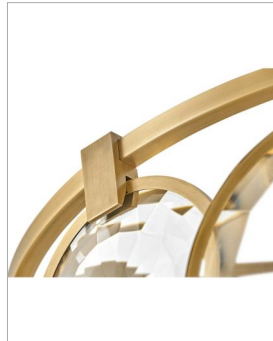

NALA

FR31265HBR

MEDIUM DRUM CHANDELIER

Nala is striking from any angle with a traditional silhouette and elegant eye-catching details. Multi-faceted, optic-crystal lenses surround the circular frame and attach with cast clips in Heritage Brass and Black finishes.

DETAILS	
FINISH:	Heritage Brass
MATERIAL:	Steel
GLASS:	Optic Crystal
SLOPE DEGREE:	90
DIMMABLE:	YES - WITH DIMMABLE LAMP (NOT INCLUDED)

DIMENSIONS	
WIDTH:	31"
HEIGHT:	10.8"
WEIGHT:	52.8lb

LIGHT SOURCE	
LIGHT SOURCE:	Socketed
WATTAGE:	7-5w Cand. LED, 60w Equiv.
VOLTAGE:	120v

MOUNTING	
CANOPY:	5" Dia.
LEAD WIRE:	1 X 120"
MAX HEIGHT:	45.8

SHIPPING	
CARTON LENGTH:	33.1
CARTON WIDTH:	33.1
CARTON HEIGHT:	18.9
CARTON WEIGHT:	66

PRODUCT DETAILS:

- Suitable for use in dry (indoor) locations as defined by NEC and CEC. Meets United States UL Underwriters Laboratories & CSA Canadian Standards Association Product Safety Standards.
- This fixture includes multiple down stems in various lengths to customize the installation height of the fixture, including one 6" stem and two 12" stems
- Classic, elegant lines and timeless details enhance a traditional space
- This item may be hung on a sloped ceiling