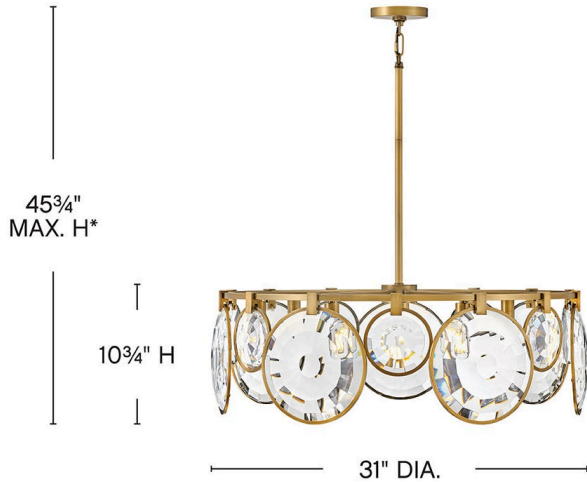

NALA

FR31265HBR

MEDIUM CONVERTIBLE DRUM CHANDELIER

Nala is striking from any angle with a traditional silhouette and elegant eye-catching details. Multi-faceted, optic-crystal lenses surround the circular frame and attach with cast clips in Heritage Brass and Black finishes.

DETAILS	
FINISH:	Heritage Brass
MATERIAL:	Steel
GLASS:	Optic Crystal
SLOPE DEGREE:	90
DIMMABLE:	YES - WITH DIMMABLE LAMP (NOT INCLUDED)

DIMENSIONS	
WIDTH:	31"
HEIGHT:	10.8"
WEIGHT:	52.8lb

LIGHT SOURCE	
LIGHT SOURCE:	Socketed
WATTAGE:	7-5w Cand. LED, 60w Equiv.
VOLTAGE:	120v

MOUNTING	
CANOPY:	5" Dia.
LEAD WIRE:	1 X 120"
MAX HEIGHT:	45.8

SHIPPING	
CARTON LENGTH:	33.1
CARTON WIDTH:	33.1
CARTON HEIGHT:	18.9
CARTON WEIGHT:	66

*Maximum achievable height with stems included.

PRODUCT DETAILS:

- Can be hung on a sloped ceiling
- Includes (1) 6" stem and (2) 12" stems to customize hanging height
- Fixture exceeds 50 lbs and must be supported independently of the outlet box
- Convertible design can be hung as a pendant or semi-flush mount
- Dry Rated
- Classic, elegant lines and timeless details enhance a traditional space
- Convertible design can be hung as a chandelier or semi-flush mount