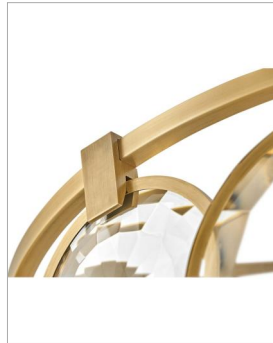

NALA

FR31263HBR

SMALL CONVERTIBLE CHANDELIER

Nala is striking from any angle with a traditional silhouette and elegant eye-catching details. Multi-faceted, optic-crystal lenses surround the circular frame and attach with cast clips in Heritage Brass and Black finishes.

DETAILS	
FINISH:	Heritage Brass
MATERIAL:	Steel
GLASS:	Optic Crystal
SLOPE DEGREE:	90
DIMMABLE:	YES, WITH DIMMABLE LAMP (NOT INCLUDED)

DIMENSIONS	
WIDTH:	21.8"
HEIGHT:	10.8"
WEIGHT:	33lb

LIGHT SOURCE	
LIGHT SOURCE:	Socketed
WATTAGE:	5-5w Cand. LED, 60w Equiv.
VOLTAGE:	120v

MOUNTING	
CANOPY:	5" Dia.
LEAD WIRE:	1 X 120"
MAX HEIGHT:	45.8

SHIPPING	
CARTON LENGTH:	22.4
CARTON WIDTH:	22.4
CARTON HEIGHT:	25.6
CARTON WEIGHT:	41.8

PRODUCT DETAILS:

- This item may be hung on a sloped ceiling
- This fixture includes multiple down stems in various lengths to customize the installation height of the fixture, including one 6" stem and two 12" stems
- Convertible fixture can be hung as a pendant or semi-flush mount
- Suitable for use in dry (indoor) locations as defined by NEC and CEC. Meets United States UL Underwriters Laboratories & CSA Canadian Standards Association Product Safety Standards.
- Classic, elegant lines and timeless details enhance a traditional space