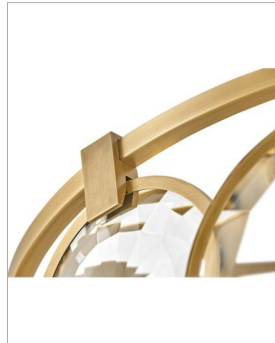

NALA

FR31263HBR

SMALL CONVERTIBLE CHANDELIER

Nala is striking from any angle with a traditional silhouette and elegant eye-catching details. Multi-faceted, optic-crystal lenses surround the circular frame and attach with cast clips in Heritage Brass and Black finishes.

DETAILS	
FINISH:	Heritage Brass
MATERIAL:	Steel
GLASS:	Optic Crystal
SLOPE DEGREE:	90
DIMMABLE:	No

DIMENSIONS	
WIDTH:	21.8"
HEIGHT:	10.8"
WEIGHT:	33lb

LIGHT SOURCE	
LIGHT SOURCE:	Socketed
WATTAGE:	5-5w Cand. LED, 60w Equiv.
VOLTAGE:	120v

MOUNTING	
CANOPY:	5" Dia.
LEAD WIRE:	1 X 120"
MAX HEIGHT:	45.8

SHIPPING	
CARTON LENGTH:	22.4
CARTON WIDTH:	22.4
CARTON HEIGHT:	25.6
CARTON WEIGHT:	41.8

PRODUCT DETAILS:

- This item may be hung on a sloped ceiling
- This fixture includes multiple down stems in various lengths to customize the installation height of the fixture, including one 6" stem and two 12" stems
- Convertible fixture can be hung as a pendant or semi-flush mount
- Suitable for use in dry (indoor) locations as defined by NEC and CEC. Meets United States UL Underwriters Laboratories & CSA Canadian Standards Association Product Safety Standards.
- Classic, elegant lines and timeless details enhance a traditional space