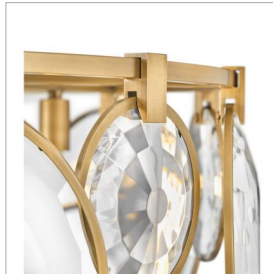

NALA

FR31263HBR

SMALL CONVERTIBLE CHANDELIER

Nala is striking from any angle with a traditional silhouette and elegant eye-catching details. Multi-faceted, optic-crystal lenses surround the circular frame and attach with cast clips in Heritage Brass and Black finishes.

DETAILS	
FINISH:	Heritage Brass
MATERIAL:	Steel
GLASS:	Optic Crystal
SLOPE DEGREE:	90
DIMMABLE:	YES - WITH DIMMABLE LAMP (NOT INCLUDED)

DIMENSIONS	
WIDTH:	21.8"
HEIGHT:	10.8"
WEIGHT:	33lb

LIGHT SOURCE	
LIGHT SOURCE:	Socketed
WATTAGE:	5-5w Cand. LED, 60w Equiv.
VOLTAGE:	120v

MOUNTING	
CANOPY:	5" Dia.
LEAD WIRE:	1 X 120"
MAX HEIGHT:	45.8

SHIPPING	
CARTON LENGTH:	22.4
CARTON WIDTH:	22.4
CARTON HEIGHT:	25.6
CARTON WEIGHT:	41.8

PRODUCT DETAILS:

- Can be hung on a sloped ceiling
- Includes (1) 6" stem and (2) 12" stems to customize hanging height
- Convertible design can be hung as a pendant or semi-flush mount
- Dry Rated
- Classic, elegant lines and timeless details enhance a traditional space
- Convertible design can be hung as a chandelier or semi-flush mount