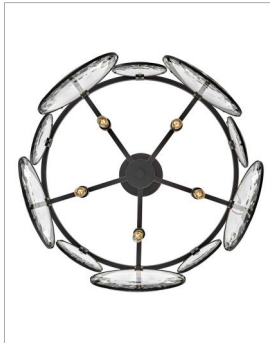

## FR31263BLK

### SMALL CONVERTIBLE CHANDELIER

Nala is striking from any angle with a traditional silhouette and elegant eye-catching details. Multi-faceted, optic-crystal lenses surround the circular frame and attach with cast clips in Heritage Brass and Black finishes.

DETAILS	
FINISH:	Black
MATERIAL:	Steel
GLASS:	Optic Crystal
SLOPE DEGREE:	90
DIMMABLE:	YES, WITH DIMMABLE LAMP (NOT INCLUDED)

DIMENSIONS	
WIDTH:	21.8"
HEIGHT:	10.8"
WEIGHT:	33lb

LIGHT SOURCE	
LIGHT SOURCE:	Socketed
WATTAGE:	37913
VOLTAGE:	120v

#### PRODUCT DETAILS:

- This item may be hung on a sloped ceiling
- This fixture includes multiple down stems in various lengths to customize the installation height of the fixture, including one 6" stem and two 12" stems
- Convertible fixture can be hung as a pendant or semi-flush mount
- Suitable for use in dry (indoor) locations as defined by NEC and CEC. Meets United States UL Underwriters Laboratories & CSA Canadian Standards Association Product Safety Standards.
- Classic, elegant lines and timeless details enhance a traditional space