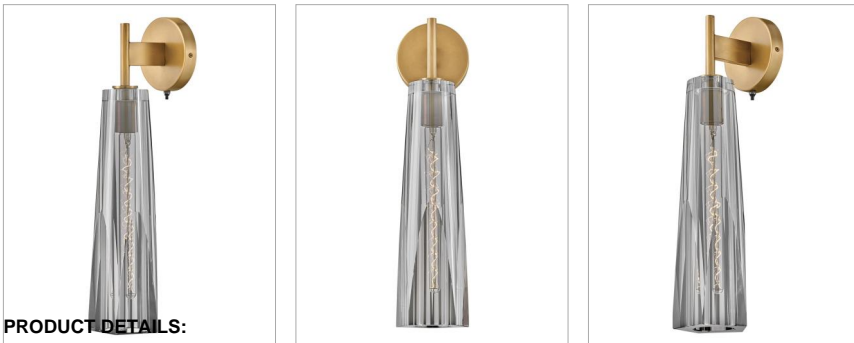

COSETTE

FR31100HBR-SM

LARGE SINGLE LIGHT SCNCE

With a dramatic but sleek silhouette and elongated crystal-cut sconce shades, Cosette exudes opulent charm. With two luxurious heavy-cut crystal shade options, smokey gray or clear, both beautifully cast a rich, multi-faceted light pattern. Cosette's sconce includes an elegantly concealed on/off switch, making it perfect for bedsides and intimate spaces pattern.

DETAILS	
FINISH:	Heritage Brass
MATERIAL:	Steel
GLASS:	Smoked Crystal
DIMMABLE:	YES, WITH DIMMABLE LAMP (NOT INCLUDED)

DIMENSIONS	
WIDTH:	5"
HEIGHT:	21"
WEIGHT:	13.9lb
BACK PLATE:	5" Dia.
EXTENSION:	6.8"
TOP TO OUTLET:	2.5"

LIGHT SOURCE	
LIGHT SOURCE:	Socketed
WATTAGE:	1-10w Med. LED, 60w Equiv.
VOLTAGE:	120v

SHIPPING	
CARTON LENGTH:	27.3
CARTON WIDTH:	11.5
CARTON HEIGHT:	11
CARTON WEIGHT:	15.4

PRODUCT DETAILS:

- Mounting hardware is hidden on the back plate to ensure a clean silhouette
- Suitable for use in dry (indoor) locations as defined by NEC and CEC. Meets United States UL Underwriters Laboratories & CSA Canadian Standards Association Product Safety Standards.
- Features On/Off switch
- T9 or T10 bulbs required (not included)
- Classic, elegant lines and timeless details enhance a traditional space