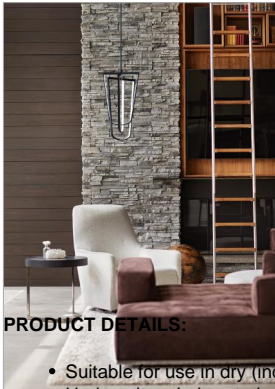

ONYX

FR31037BLK

MEDIUM ADJUSTABLE PENDANT

Onyx makes a sculptural statement with a minimalist frame and discretely hidden LEDs, each lit from within to create a modern work of art. Bold and striking, Onyx casts strong and dimmable light in any space.

DETAILS	
FINISH:	Black
MATERIAL:	Steel
SLOPE DEGREE:	90
DIMMABLE:	YES - CL TYPE DIMMER (SSL7A)

DIMENSIONS	
WIDTH:	14.5"
HEIGHT:	26.8"
DEPTH:	14.5
WEIGHT:	9.8lb

LIGHT SOURCE	
LIGHT SOURCE:	Integrated LED
LED NAME:	ES-FS2216C
WATTAGE:	70w LED *Included
VOLTAGE:	120v/277v
LUMENS:	6000
CRI:	94
INCANDESCENT EQUIVALENCY:	6 x 75w
DIMMABLE:	YES - CL TYPE DIMMER (SSL7A)

MOUNTING	
CANOPY:	10" Dia.
LEAD WIRE:	1 X 120"
MAX HEIGHT:	62

SHIPPING	
CARTON LENGTH:	29.1
CARTON WIDTH:	16.9
CARTON HEIGHT:	8.3
CARTON WEIGHT:	12.8

PRODUCT DETAILS:

- Suitable for use in dry (indoor) locations as defined by NEC and CEC. Meets United States UL Underwriters Laboratories & CSA Canadian Standards Association Product Safety Standards.
- This fixture includes multiple down stems in various lengths to customize the installation height of the fixture, including one 6" stem and two 12" stems
- This item may be hung on a sloped ceiling
- LED components carry a 5-year limited warranty
- Bold silhouette with dramatic details creates a modern statement
- Equipped with a 120/277 universal driver. 0-10 dimming.

HINKLEY

HINKLEY
33000 Pin Oak Parkway
Avon Lake, OH 44012

PHONE: (440) 653-5500
Toll Free: 1 (800) 446-5539

hinkley.com