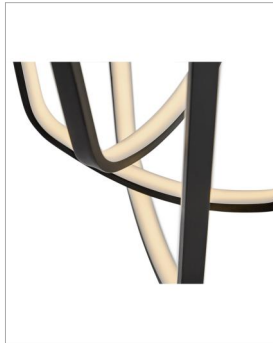

ONYX

FR31037BLK

MEDIUM ADJUSTABLE PENDANT

Onyx makes a sculptural statement with a minimalist frame and discretely hidden LEDs, each lit from within to create a modern work of art. Bold and striking, Onyx casts strong and dimmable light in any space.

DETAILS	
FINISH:	Black
MATERIAL:	Steel
SLOPE DEGREE:	90
DIMMABLE:	YES - CL TYPE DIMMER (SSL7A)

DIMENSIONS	
WIDTH:	14.5"
HEIGHT:	26.8"
DEPTH:	14.5
WEIGHT:	9.8lb

LIGHT SOURCE	
LIGHT SOURCE:	Integrated LED
LED NAME:	ES-FS2216C
WATTAGE:	70w LED *Included
VOLTAGE:	120v/277v
LUMENS:	6000
CRI:	94
INCANDESCENT EQUIVALENCY:	6 x 75w
DIMMABLE:	YES - CL TYPE DIMMER (SSL7A)

MOUNTING	
CANOPY:	10" Dia.
LEAD WIRE:	1 X 120"
MAX HEIGHT:	62

SHIPPING	
CARTON LENGTH:	29.1
CARTON WIDTH:	16.9
CARTON HEIGHT:	8.3
CARTON WEIGHT:	12.8

PRODUCT DETAILS:

- Suitable for use in dry (indoor) locations as defined by NEC and CEC. Meets United States UL Underwriters Laboratories & CSA Canadian Standards Association Product Safety Standards.
- This fixture includes multiple down stems in various lengths to customize the installation height of the fixture, including one 6" stem and two 12" stems
- This item may be hung on a sloped ceiling
- LED components carry a 5-year limited warranty
- Bold silhouette with dramatic details creates a modern statement
- Equipped with a 120/277 universal driver. 0-10 dimming.

HINKLEY

HINKLEY
33000 Pin Oak Parkway
Avon Lake, OH 44012

PHONE: (440) 653-5500
Toll Free: 1 (800) 446-5539

hinkley.com