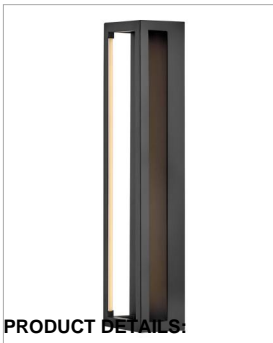

ONYX

FR31030BLK

LARGE LED SCONCE

Onyx makes a sculptural statement with a minimalist frame and discretely hidden LEDs, each lit from within to create a modern work of art. Bold and striking, Onyx casts strong and dimmable light in any space.

DETAILS	
FINISH:	Black
MATERIAL:	Steel
DIMMABLE:	YES - CL TYPE DIMMER (SSL7A)

DIMENSIONS	
WIDTH:	6"
HEIGHT:	24"
WEIGHT:	8lb
BACK PLATE:	6"W X 26"H
EXTENSION:	4"
TOP TO OUTLET:	12"

LIGHT SOURCE	
LIGHT SOURCE:	Integrated LED
LED NAME:	ES-FS2216C
VOLTAGE:	120v/277v
COLOR TEMP:	3000
LUMENS:	1588
CRI:	94
INCANDESCENT EQUIVALENCY:	2 x 60w
DIMMABLE:	YES - CL TYPE DIMMER (SSL7A)

SHIPPING	
CARTON LENGTH:	27.2
CARTON WIDTH:	8.3
CARTON HEIGHT:	6.7
CARTON WEIGHT:	9.5

PRODUCT DETAILS:

- Mounting hardware is hidden on the back plate to ensure a clean silhouette
- Fixture can be mounted horizontally.
- Suitable for use in dry (indoor) locations as defined by NEC and CEC. Meets United States UL Underwriters Laboratories & CSA Canadian Standards Association Product Safety Standards.
- ADA compliant
- Equipped with 120/277V universal driver.
- LED components carry a 5-year limited warranty
- Bold silhouette with dramatic details creates a modern statement