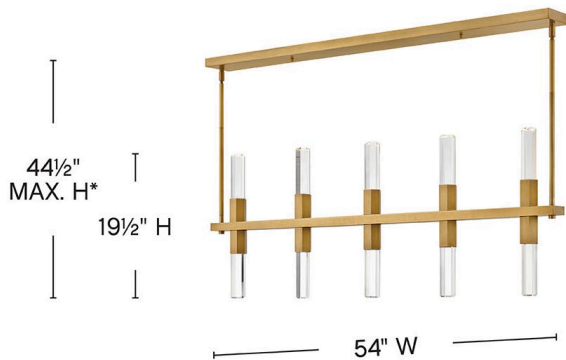

CECILY

FR30608HBR

LARGE TEN LIGHT LED LINEAR

Cecily redefines modern glam with bold design elements that emanate a lux attitude. Dramatic and substantial faceted crystal rods; illuminated by an LED light source; pair perfectly with the chic Heritage Brass finish to create a breathtaking silhouette.

DETAILS	
FINISH:	Heritage Brass
MATERIAL:	Steel
GLASS:	Clear Crystal
DIMMABLE:	YES - CL TYPE DIMMER (SSL7A)

DIMENSIONS	
WIDTH:	54"
HEIGHT:	19.5"
DEPTH:	4.5
WEIGHT:	42.5lb

LIGHT SOURCE	
LIGHT SOURCE:	Integrated LED
LED NAME:	(10) LCP-60-30
WATTAGE:	70w LED *Included
VOLTAGE:	120v
LUMENS:	6000
CRI:	97
INCANDESCENT EQUIVALENCY:	6 x 75w
DIMMABLE:	YES - CL TYPE DIMMER (SSL7A)

MOUNTING	
CANOPY:	4.5"W X 54"L
LEAD WIRE:	1 X 120"
MAX HEIGHT:	44.5

SHIPPING	
CARTON LENGTH:	58.9
CARTON WIDTH:	15.8
CARTON HEIGHT:	11.4
CARTON WEIGHT:	49.9

*Maximum achievable height with stems included.

PRODUCT DETAILS:

- Can be hung on a sloped ceiling
- Includes (2) 6" stems and (4) 12" stems to customize hanging height
- Fixture exceeds 50 lbs and must be supported independently of the outlet box
- Dry Rated
- LED components carry a 5-year limited warranty
- Bold silhouette with dramatic details creates a modern statement
- Energy-efficient integrated LED - safer for the environment and low maintenance