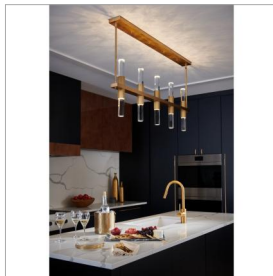

CECILY

FR30608HBR

LARGE TEN LIGHT LED LINEAR

Cecily redefines modern glam with bold design elements that emanate a lux attitude. Dramatic and substantial faceted crystal rods; illuminated by an LED light source; pair perfectly with the chic Heritage Brass finish to create a breathtaking silhouette.

DETAILS	
FINISH:	Heritage Brass
MATERIAL:	Steel
GLASS:	Clear Crystal
DIMMABLE:	YES - CL TYPE DIMMER (SSL7A)

DIMENSIONS	
WIDTH:	54"
HEIGHT:	19.5"
DEPTH:	4.5
WEIGHT:	42.5lb

LIGHT SOURCE	
LIGHT SOURCE:	Integrated LED
LED NAME:	(10) LCP-60-30
WATTAGE:	70w LED *Included
VOLTAGE:	120v
LUMENS:	6000
CRI:	97
INCANDESCENT EQUIVALENCY:	6 x 75w
DIMMABLE:	YES - CL TYPE DIMMER (SSL7A)

PRODUCT DETAILS:

- Can be hung on a sloped ceiling
- Includes (2) 6" stems and (4) 12" stems to customize hanging height
- Fixture exceeds 50 lbs and must be supported independently of the outlet box
- Dry Rated
- LED components carry a 5-year limited warranty
- Bold silhouette with dramatic details creates a modern statement
- Energy-efficient integrated LED - safer for the environment and low maintenance