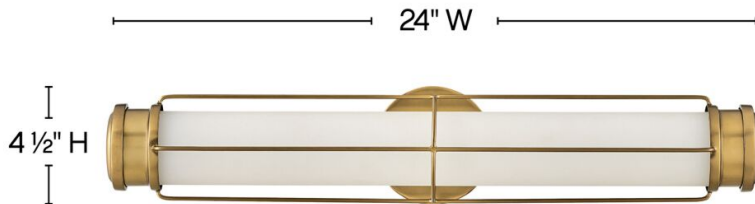

### LARGE LED SCONCE

Saylor's classic look epitomizes nautical chic. Etched opal glass, striking cross bars, and bold end caps merge with LED technology without sacrificing timeless appeal. This transitional silhouette can be mounted horizontally or vertically with an Invisimount system. Offered in three finishes, Saylor is sure to add a maritime flair to any space.

DETAILS	
FINISH:	Heritage Brass
MATERIAL:	Steel
GLASS:	Etched Opal
DIMMABLE:	YES - CL TYPE DIMMER (SSL7A)

DIMENSIONS	
WIDTH:	24"
HEIGHT:	4.5"
WEIGHT:	1.8lb
BACK PLATE:	4.5" Dia.
EXTENSION:	5.3"
TOP TO OUTLET:	2.25"

LIGHT SOURCE	
LIGHT SOURCE:	Integrated LED
LED NAME:	E2G24W7WI
WATTAGE:	24w LED *Included
VOLTAGE:	120v
LUMENS:	2100
CRI:	95
INCANDESCENT EQUIVALENCY:	2 x 75w
DIMMABLE:	YES - CL TYPE DIMMER (SSL7A)

SHIPPING	
CARTON LENGTH:	26.8
CARTON WIDTH:	11.3
CARTON HEIGHT:	7.5
CARTON WEIGHT:	2.6