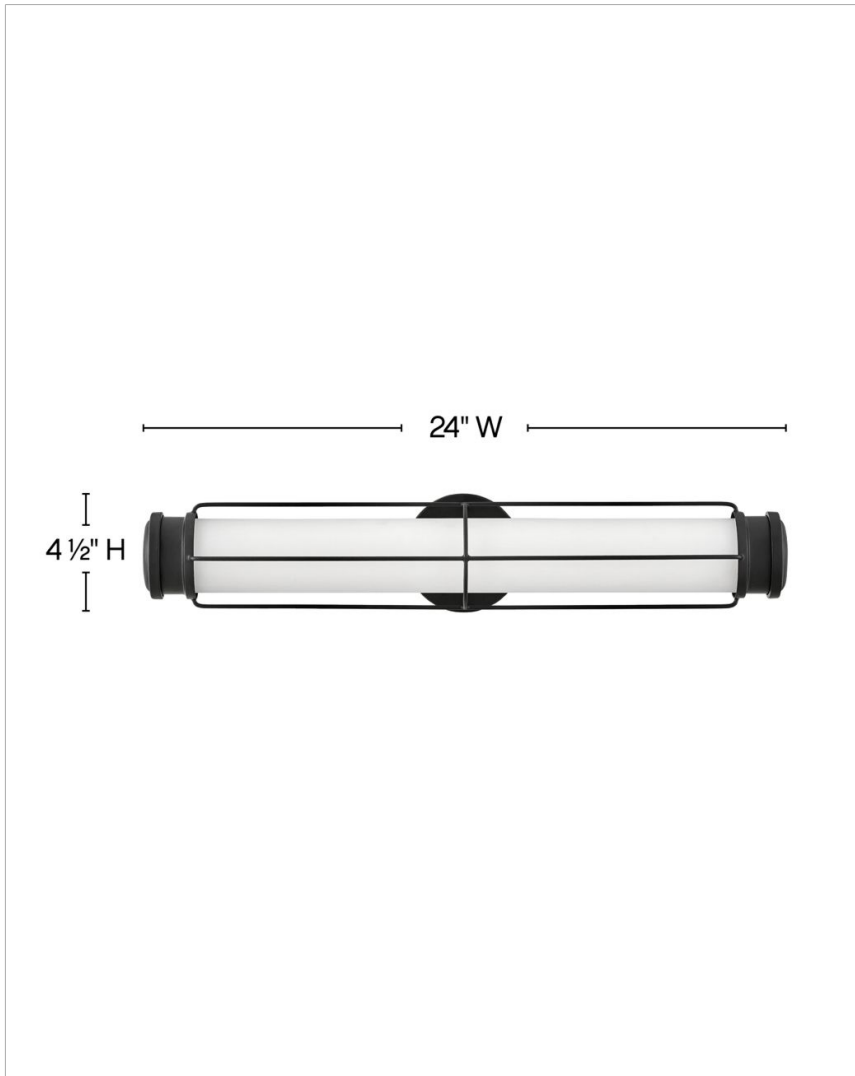

SAYLOR

54302BK

LARGE LED SCONCE

Saylor's classic look epitomizes nautical chic. Etched opal glass, striking cross bars, and bold end caps merge with LED technology without sacrificing timeless appeal. This transitional silhouette can be mounted horizontally or vertically with an Invisimount system. Offered in three finishes, Saylor is sure to add a maritime flair to any space.

DETAILS	
FINISH:	Black
MATERIAL:	Steel
GLASS:	Etched Opal
DIMMABLE:	YES, CL TYPE DIMMER (SSL7A)

DIMENSIONS	
WIDTH:	24"
HEIGHT:	4.5"
WEIGHT:	1.8lb
BACK PLATE:	4.5" Dia.
EXTENSION:	5.3"
TOP TO OUTLET:	2.25"

LIGHT SOURCE	
LIGHT SOURCE:	Integrated LED
LED NAME:	E2G24W7WI
VOLTAGE:	120v
COLOR TEMP:	3000
LUMENS:	2100
CRI:	95
INCANDESCENT EQUIVALENCY:	2 x 75w
DIMMABLE:	YES, CL TYPE DIMMER (SSL7A)

SHIPPING	
CARTON LENGTH:	26.8
CARTON WIDTH:	11.3
CARTON HEIGHT:	7.5
CARTON WEIGHT:	2.6

PRODUCT DETAILS:

- Mounting hardware is hidden on the back plate to ensure a clean silhouette
- Fixture can be mounted vertically
- Fixture can be mounted horizontally.
- Suitable for use in damp locations as defined by NEC and CEC. Meets United States UL Underwriters Laboratories & CSA Canadian Standards Association Product Safety Standards.
- LED components carry a 5-year limited warranty
- Merging the best of traditional and modern elements with a sophisticated and streamlined look