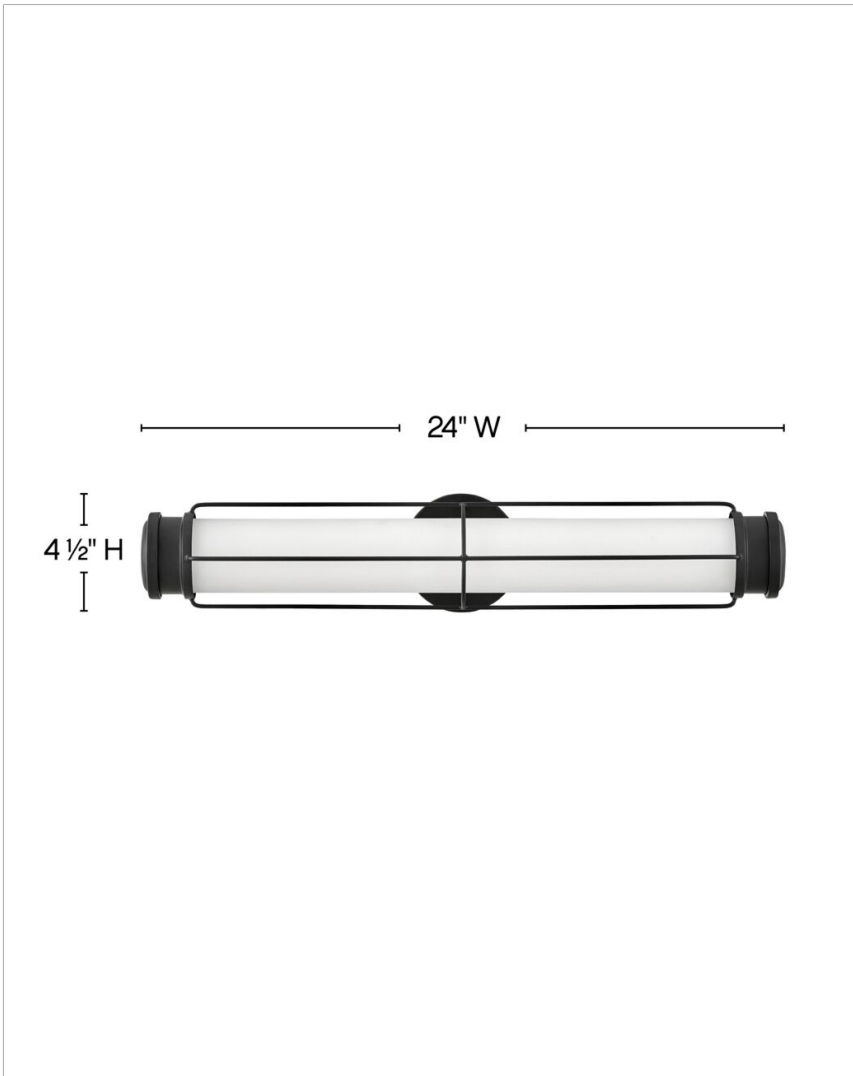

SAYLOR

54302BK

LARGE LED SCONCE

Saylor's classic look epitomizes nautical chic. Etched opal glass, striking cross bars, and bold end caps merge with LED technology without sacrificing timeless appeal. This transitional silhouette can be mounted horizontally or vertically with an Invisimount system. Offered in three finishes, Saylor is sure to add a maritime flair to any space.

DETAILS	
FINISH:	Black
MATERIAL:	Steel
GLASS:	Etched Opal
DIMMABLE:	YES, CL TYPE DIMMER (SSL7A)

DIMENSIONS	
WIDTH:	24"
HEIGHT:	4.5"
WEIGHT:	1.8lb
BACK PLATE:	4.5" Dia.
EXTENSION:	5.3"
TOP TO OUTLET:	2.25"

LIGHT SOURCE	
LIGHT SOURCE:	Integrated LED
LED NAME:	E2G24W7WI
VOLTAGE:	120v
COLOR TEMP:	3000
LUMENS:	2100
CRI:	95
INCANDESCENT EQUIVALENCY:	2 x 75w
DIMMABLE:	YES, CL TYPE DIMMER (SSL7A)

SHIPPING	
CARTON LENGTH:	26.8
CARTON WIDTH:	11.3
CARTON HEIGHT:	7.5
CARTON WEIGHT:	2.6

PRODUCT DETAILS:

- Mounting hardware is hidden on the back plate to ensure a clean silhouette
- Fixture can be mounted vertically
- Fixture can be mounted horizontally.
- Suitable for use in damp locations as defined by NEC and CEC. Meets United States UL Underwriters Laboratories & CSA Canadian Standards Association Product Safety Standards.
- LED components carry a 5-year limited warranty
- Merging the best of traditional and modern elements with a sophisticated and streamlined look