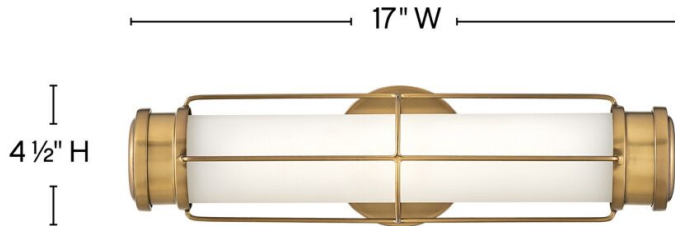

SAYLOR

54300HB

MEDIUM LED SCONCE

Saylor's classic look epitomizes nautical chic. Etched opal glass, striking cross bars, and bold end caps merge with LED technology without sacrificing timeless appeal. This transitional silhouette can be mounted horizontally or vertically with an Invisimount system. Offered in three finishes, Saylor is sure to add a maritime flair to any space.

DETAILS	
FINISH:	Heritage Brass
MATERIAL:	Steel
GLASS:	Etched Opal
DIMMABLE:	YES - CL TYPE DIMMER (SSL7A)

DIMENSIONS	
WIDTH:	17"
HEIGHT:	4.5"
WEIGHT:	1.4lb
BACK PLATE:	4.5" Dia.
EXTENSION:	5.3"
TOP TO OUTLET:	2.25"

LIGHT SOURCE	
LIGHT SOURCE:	Integrated LED
LED NAME:	EL2G16W7WI
WATTAGE:	16w LED *Included
VOLTAGE:	120v
LUMENS:	1400
CRI:	95
INCANDESCENT EQUIVALENCY:	1 x 100w
DIMMABLE:	YES - CL TYPE DIMMER (SSL7A)

SHIPPING	
CARTON LENGTH:	20
CARTON WIDTH:	11.3
CARTON HEIGHT:	7.5
CARTON WEIGHT:	2.1

PRODUCT DETAILS:

- Fixture can be mounted horizontally.
- Suitable for use in damp locations as defined by NEC and CEC. Meets United States UL Underwriters Laboratories & CSA Canadian Standards Association Product Safety Standards.
- LED components carry a 5-year limited warranty
- Fixture can be mounted vertically
- Merging the best of traditional and modern elements with a sophisticated and streamlined look
- Mounting hardware is hidden on the back plate to ensure a clean silhouette