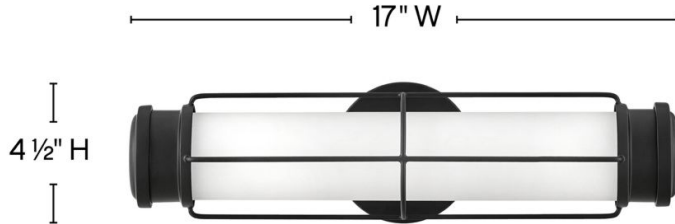

SAYLOR

54300BK

MEDIUM LED SCONCE

Saylor's classic look epitomizes nautical chic. Etched opal glass, striking cross bars, and bold end caps merge with LED technology without sacrificing timeless appeal. This transitional silhouette can be mounted horizontally or vertically with an Invisimount system. Offered in three finishes, Saylor is sure to add a maritime flair to any space.

| DETAILS | |
|-----------|-----------------------------|
| FINISH: | Black |
| MATERIAL: | Steel |
| GLASS: | Etched Opal |
| DIMMABLE: | YES, CL TYPE DIMMER (SSL7A) |

| DIMENSIONS | |
|----------------|-----------|
| WIDTH: | 17" |
| HEIGHT: | 4.5" |
| WEIGHT: | 1.4lb |
| BACK PLATE: | 4.5" Dia. |
| EXTENSION: | 5.3" |
| TOP TO OUTLET: | 2.25" |

| LIGHT SOURCE | |
|---------------------------|-----------------------------|
| LIGHT SOURCE: | Integrated LED |
| LED NAME: | EL2G16W7W1 |
| VOLTAGE: | 120v |
| COLOR TEMP: | 3000 |
| LUMENS: | 1400 |
| CRI: | 95 |
| INCANDESCENT EQUIVALENCY: | 1 x 100w |
| DIMMABLE: | YES, CL TYPE DIMMER (SSL7A) |

| SHIPPING | |
|----------------|------|
| CARTON LENGTH: | 20 |
| CARTON WIDTH: | 11.3 |
| CARTON HEIGHT: | 7.5 |
| CARTON WEIGHT: | 2.1 |

PRODUCT DETAILS:

- Mounting hardware is hidden on the back plate to ensure a clean silhouette
- Fixture can be mounted vertically
- Fixture can be mounted horizontally.
- Suitable for use in damp locations as defined by NEC and CEC. Meets United States UL Underwriters Laboratories & CSA Canadian Standards Association Product Safety Standards.
- LED components carry a 5-year limited warranty
- Merging the best of traditional and modern elements with a sophisticated and streamlined look