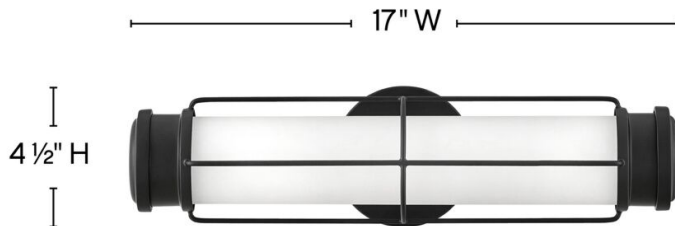

SAYLOR

54300BK

MEDIUM LED SCONCE

Saylor's classic look epitomizes nautical chic. Etched opal glass, striking cross bars, and bold end caps merge with LED technology without sacrificing timeless appeal. This transitional silhouette can be mounted horizontally or vertically with an Invisimount system. Offered in three finishes, Saylor is sure to add a maritime flair to any space.

DETAILS	
FINISH:	Black
MATERIAL:	Steel
GLASS:	Etched Opal
DIMMABLE:	YES - CL TYPE DIMMER (SSL7A)

DIMENSIONS	
WIDTH:	17"
HEIGHT:	4.5"
WEIGHT:	1.4lb
BACK PLATE:	4.5" Dia.
EXTENSION:	5.3"
TOP TO OUTLET:	2.25"

LIGHT SOURCE	
LIGHT SOURCE:	Integrated LED
LED NAME:	EL2G16W7WI
WATTAGE:	16w LED *Included
VOLTAGE:	120v
LUMENS:	1400
CRI:	95
INCANDESCENT EQUIVALENCY:	1 x 100w
DIMMABLE:	YES - CL TYPE DIMMER (SSL7A)

SHIPPING	
CARTON LENGTH:	20
CARTON WIDTH:	11.3
CARTON HEIGHT:	7.5
CARTON WEIGHT:	2.1

PRODUCT DETAILS:

- Fixture can be mounted horizontally.
- Suitable for use in damp locations as defined by NEC and CEC. Meets United States UL Underwriters Laboratories & CSA Canadian Standards Association Product Safety Standards.
- LED components carry a 5-year limited warranty
- Fixture can be mounted vertically
- Merging the best of traditional and modern elements with a sophisticated and streamlined look
- Mounting hardware is hidden on the back plate to ensure a clean silhouette