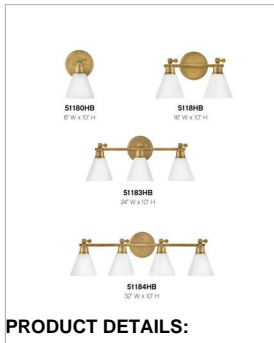

ARTI

51184HB

FOUR LIGHT VANITY

Inspired by the popular interior family, Arti bath embodies updated traditional elegance. This attractive design boasts upscale details including a cast fitter, adjustable decorative "H" knobs to move shades up and down, as well as an appealing stepped backplate. Available in Black and Heritage Brass, Arti can be seamlessly integrated into any space.

DETAILS	
FINISH:	Heritage Brass
MATERIAL:	Steel
GLASS:	Cased Opal

DIMENSIONS	
WIDTH:	32"
HEIGHT:	10"
WEIGHT:	6.4lb
BACK PLATE:	6" Dia.
EXTENSION:	7"
TOP TO OUTLET:	3"

LIGHT SOURCE	
LIGHT SOURCE:	LED Lamp
WATTAGE:	4-10w Med. LED, 100w Equiv.
VOLTAGE:	120v

SHIPPING	
CARTON LENGTH:	31.5
CARTON WIDTH:	13.4
CARTON HEIGHT:	8.5
CARTON WEIGHT:	9

- Fixture can be mounted either up or down
- Suitable for use in damp locations as defined by NEC and CEC. Meets United States UL Underwriters Laboratories & CSA Canadian Standards Association Product Safety Standards
- Fully adjustable up or down
- Classic, elegant lines and timeless details enhance a traditional space
- All dimensions listed are as shown.
- Classic gleaming light brass finish