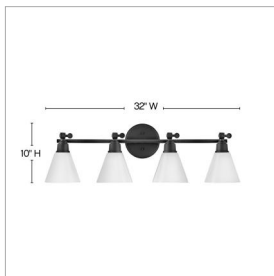

ARTI

51184BK

LARGE ADJUSTABLE FOUR LIGHT VANITY

The perfect fixture for any space, Arti embodies simple elegance with its functional, streamlined design. Offering a robust lineup of fixture silhouettes, every aspect of the Arti family is adorned with practical features for a seamless integration into any room.

| DETAILS | |
|-----------|---|
| FINISH: | Black |
| MATERIAL: | Steel |
| GLASS: | Cased Opal |
| DIMMABLE: | YES - WITH DIMMABLE LAMP (NOT INCLUDED) |

| DIMENSIONS | |
|----------------|---------|
| WIDTH: | 32" |
| HEIGHT: | 10" |
| WEIGHT: | 6.4lb |
| BACK PLATE: | 6" Dia. |
| EXTENSION: | 7" |
| TOP TO OUTLET: | 3" |

| LIGHT SOURCE | |
|---------------|----------------------------|
| LIGHT SOURCE: | Socketed |
| WATTAGE: | 4-10w Med. LED, 60w Equiv. |
| VOLTAGE: | 120v |

| SHIPPING | |
|----------------|------|
| CARTON LENGTH: | 31.5 |
| CARTON WIDTH: | 13.4 |
| CARTON HEIGHT: | 8.5 |
| CARTON WEIGHT: | 9 |