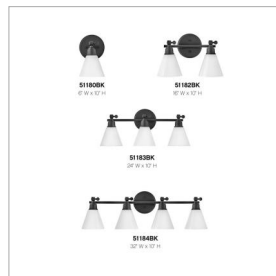

ARTI

51184BK

LARGE ADJUSTABLE FOUR LIGHT VANITY

The perfect fixture for any space, Arti embodies simple elegance with its functional, streamlined design. Offering a robust lineup of fixture silhouettes, every aspect of the Arti family is adorned with practical features for a seamless integration into any room.

| DETAILS | |
|-----------|---|
| FINISH: | Black |
| MATERIAL: | Steel |
| GLASS: | Cased Opal |
| DIMMABLE: | YES - WITH DIMMABLE LAMP (NOT INCLUDED) |

| DIMENSIONS | |
|----------------|---------|
| WIDTH: | 32" |
| HEIGHT: | 10" |
| WEIGHT: | 6.4lb |
| BACK PLATE: | 6" Dia. |
| EXTENSION: | 7" |
| TOP TO OUTLET: | 3" |

| LIGHT SOURCE | |
|---------------|----------------------------|
| LIGHT SOURCE: | Socketed |
| WATTAGE: | 4-10w Med. LED, 60w Equiv. |
| VOLTAGE: | 120v |

| SHIPPING | |
|----------------|------|
| CARTON LENGTH: | 31.5 |
| CARTON WIDTH: | 13.4 |
| CARTON HEIGHT: | 8.5 |
| CARTON WEIGHT: | 9 |