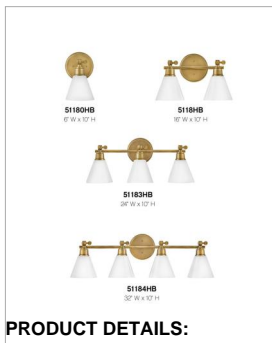

### THREE LIGHT VANITY

The perfect fixture for any space, Arti embodies simple elegance with its functional, streamlined design. Offering a robust lineup of fixture silhouettes, every aspect of the Arti family is adorned with practical features for a seamless integration into any room.

DETAILS	
FINISH:	Heritage Brass
MATERIAL:	Steel
GLASS:	Cased Opal
DIMMABLE:	No

DIMENSIONS	
WIDTH:	24"
HEIGHT:	10"
WEIGHT:	5lb
BACK PLATE:	6" Dia.
EXTENSION:	7"
TOP TO OUTLET:	3"

LIGHT SOURCE	
LIGHT SOURCE:	LED Lamp
WATTAGE:	3-10w Med. LED, 100w Equiv.
VOLTAGE:	120v

SHIPPING	
CARTON LENGTH:	23.6
CARTON WIDTH:	13.4
CARTON HEIGHT:	8.5
CARTON WEIGHT:	6.9

- Fixture can be mounted either up or down
- Suitable for use in damp locations as defined by NEC and CEC. Meets United States UL Underwriters Laboratories & CSA Canadian Standards Association Product Safety Standards
- Fully adjustable up or down
- All dimensions listed are as shown.
- Classic gleaming light brass finish