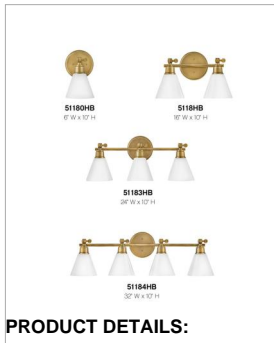

ARTI

51183HB

MEDIUM ADJUSTABLE THREE LIGHT VANITY

The perfect fixture for any space, Arti embodies simple elegance with its functional, streamlined design. Offering a robust lineup of fixture silhouettes, every aspect of the Arti family is adorned with practical features for a seamless integration into any room.

DETAILS	
FINISH:	Heritage Brass
MATERIAL:	Steel
GLASS:	Cased Opal
DIMMABLE:	No

DIMENSIONS	
WIDTH:	24"
HEIGHT:	10"
WEIGHT:	5lb
BACK PLATE:	6" Dia.
EXTENSION:	7"
TOP TO OUTLET:	3"

LIGHT SOURCE	
LIGHT SOURCE:	Socketed
WATTAGE:	3-10w Med. LED, 100w Equiv.
VOLTAGE:	120v

SHIPPING	
CARTON LENGTH:	23.6
CARTON WIDTH:	13.4
CARTON HEIGHT:	8.5
CARTON WEIGHT:	6.9

- Fixture can be mounted either up or down
- Suitable for use in damp locations as defined by NEC and CEC. Meets United States UL Underwriters Laboratories & CSA Canadian Standards Association Product Safety Standards
- Fully adjustable up or down
- Merging the best of traditional and modern elements, with a sophisticated and streamlined look
- All dimensions listed are as shown.
- Classic gleaming light brass finish