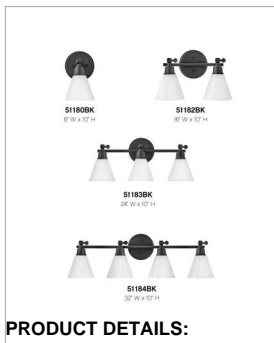

ARTI

51183BK

MEDIUM ADJUSTABLE THREE LIGHT VANITY

The perfect fixture for any space, Arti embodies simple elegance with its functional, streamlined design. Offering a robust lineup of fixture silhouettes, every aspect of the Arti family is adorned with practical features for a seamless integration into any room.

DETAILS	
FINISH:	Black
MATERIAL:	Steel
GLASS:	Cased Opal
DIMMABLE:	YES, WITH DIMMABLE LAMP (NOT INCLUDED)

DIMENSIONS	
WIDTH:	24"
HEIGHT:	10"
WEIGHT:	5lb
BACK PLATE:	6" Dia.
EXTENSION:	7"
TOP TO OUTLET:	3"

LIGHT SOURCE	
LIGHT SOURCE:	Socketed
WATTAGE:	3-10w Med. LED, 100w Equiv.
VOLTAGE:	120v

SHIPPING	
CARTON LENGTH:	23.6
CARTON WIDTH:	13.4
CARTON HEIGHT:	8.5
CARTON WEIGHT:	6.9

- Fixture can be mounted either up or down
- Suitable for use in damp locations as defined by NEC and CEC. Meets United States UL Underwriters Laboratories & CSA Canadian Standards Association Product Safety Standards.
- Fully adjustable up or down
- Merging the best of traditional and modern elements with a sophisticated and streamlined look
- All dimensions listed are as shown