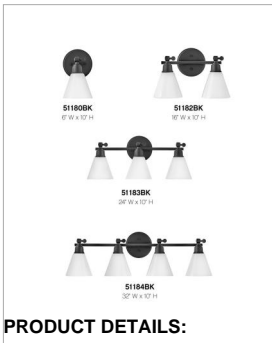

DETAILS	
FINISH:	Black
MATERIAL:	Steel
GLASS:	Cased Opal
DIMMABLE:	YES, WITH DIMMABLE LAMP (NOT INCLUDED)

DIMENSIONS	
WIDTH:	24"
HEIGHT:	10"
WEIGHT:	5lb
BACK PLATE:	6" Dia.
EXTENSION:	7"
TOP TO OUTLET:	3"

LIGHT SOURCE	
LIGHT SOURCE:	Socketed
WATTAGE:	3-10w Med. LED, 100w Equiv.
VOLTAGE:	120v

SHIPPING	
CARTON LENGTH:	23.6
CARTON WIDTH:	13.4
CARTON HEIGHT:	8.5
CARTON WEIGHT:	6.9

- Fixture can be mounted either up or down
- Suitable for use in damp locations as defined by NEC and CEC. Meets United States UL Underwriters Laboratories & CSA Canadian Standards Association Product Safety Standards.
- Fully adjustable up or down
- Merging the best of traditional and modern elements with a sophisticated and streamlined look
- All dimensions listed are as shown