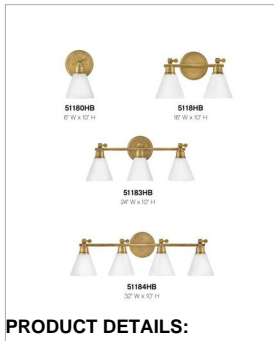

PRODUCT DETAILS:

- Fixture can be mounted either up or down
- Suitable for use in damp locations as defined by NEC and CEC. Meets United States UL Underwriters Laboratories & CSA Canadian Standards Association Product Safety Standards.
- Fully adjustable up or down
- Merging the best of traditional and modern elements with a sophisticated and streamlined look
- All dimensions listed are as shown

HINKLEY

HINKLEY
33000 Pin Oak Parkway
Avon Lake, OH 44012

PHONE: (440) 653-5500
Toll Free: 1 (800) 446-5539

hinkley.com