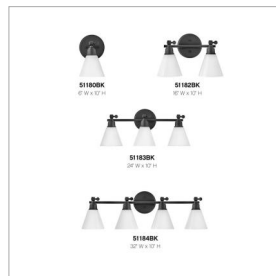

ARTI

51182BK

SMALL ADJUSTABLE TWO LIGHT VANITY

The perfect fixture for any space, Arti embodies simple elegance with its functional, streamlined design. Offering a robust lineup of fixture silhouettes, every aspect of the Arti family is adorned with practical features for a seamless integration into any room.

DETAILS	
FINISH:	Black
MATERIAL:	Steel
GLASS:	Cased Opal
DIMMABLE:	YES - WITH DIMMABLE LAMP (NOT INCLUDED)

DIMENSIONS	
WIDTH:	16"
HEIGHT:	10"
WEIGHT:	4lb
BACK PLATE:	6" Dia.
EXTENSION:	7"
TOP TO OUTLET:	3"

LIGHT SOURCE	
LIGHT SOURCE:	Socketed
WATTAGE:	2-10w Med. LED, 60w Equiv.
VOLTAGE:	120v

SHIPPING	
CARTON LENGTH:	15.4
CARTON WIDTH:	13.4
CARTON HEIGHT:	8.5
CARTON WEIGHT:	4.9

PRODUCT DETAILS:

- Suitable for use in dry (indoor) locations as defined by NEC and CEC. Meets United States UL Underwriters Laboratories & CSA Canadian Standards Association Product Safety Standards.
- Classic, elegant lines and timeless details enhance a traditional space
- Fixture can be mounted either up or down
- All dimensions listed are as shown
- Fully adjustable up or down