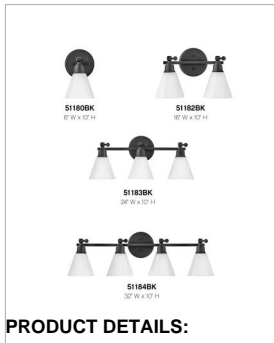

ARTI

51182BK

SMALL ADJUSTABLE TWO LIGHT VANITY

The perfect fixture for any space, Arti embodies simple elegance with its functional, streamlined design. Offering a robust lineup of fixture silhouettes, every aspect of the Arti family is adorned with practical features for a seamless integration into any room.

DETAILS	
FINISH:	Black
MATERIAL:	Steel
GLASS:	Cased Opal
DIMMABLE:	YES, WITH DIMMABLE LAMP (NOT INCLUDED)

DIMENSIONS	
WIDTH:	16"
HEIGHT:	10"
WEIGHT:	4lb
BACK PLATE:	6" Dia.
EXTENSION:	7"
TOP TO OUTLET:	3"

LIGHT SOURCE	
LIGHT SOURCE:	Socketed
WATTAGE:	2-10w Med. LED, 100w Equiv.
VOLTAGE:	120v

SHIPPING	
CARTON LENGTH:	15.4
CARTON WIDTH:	13.4
CARTON HEIGHT:	8.5
CARTON WEIGHT:	4.9

PRODUCT DETAILS:

- Fixture can be mounted either up or down
- Suitable for use in damp locations as defined by NEC and CEC. Meets United States UL Underwriters Laboratories & CSA Canadian Standards Association Product Safety Standards.
- Fully adjustable up or down
- Merging the best of traditional and modern elements with a sophisticated and streamlined look
- All dimensions listed are as shown