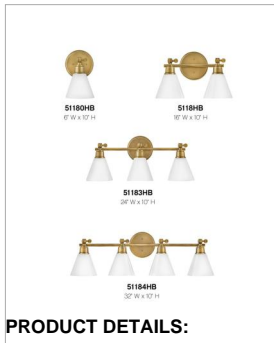

ARTI

51180HB

MEDIUM ADJUSTABLE SINGLE LIGHT VANITY

The perfect fixture for any space, Arti embodies simple elegance with its functional, streamlined design. Offering a robust lineup of fixture silhouettes, every aspect of the Arti family is adorned with practical features for a seamless integration into any room.

DETAILS	
FINISH:	Heritage Brass
MATERIAL:	Steel
GLASS:	Cased Opal
DIMMABLE:	YES - WITH DIMMABLE LAMP (NOT INCLUDED)

DIMENSIONS	
WIDTH:	6"
HEIGHT:	10"
WEIGHT:	1.8lb
BACK PLATE:	6" Dia.
EXTENSION:	7"
TOP TO OUTLET:	3"

LIGHT SOURCE	
LIGHT SOURCE:	Socketed
WATTAGE:	1-10w Med. LED, 100w Equiv.
VOLTAGE:	120v

SHIPPING	
CARTON LENGTH:	8.3
CARTON WIDTH:	8.3
CARTON HEIGHT:	12.4
CARTON WEIGHT:	2.5

- Fixture can be mounted either up or down
- Suitable for use in damp locations as defined by NEC and CEC. Meets United States UL Underwriters Laboratories & CSA Canadian Standards Association Product Safety Standards.
- All dimensions listed are as shown
- Merging the best of traditional and modern elements with a sophisticated and streamlined look
- Fully adjustable up or down