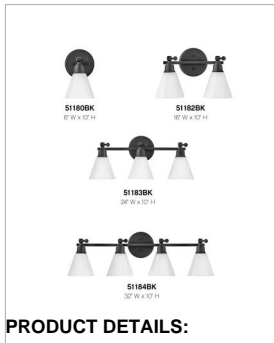

ARTI

51180BK

MEDIUM ADJUSTABLE SINGLE LIGHT VANITY

The perfect fixture for any space, Arti embodies simple elegance with its functional, streamlined design. Offering a robust lineup of fixture silhouettes, every aspect of the Arti family is adorned with practical features for a seamless integration into any room.

DETAILS	
FINISH:	Black
MATERIAL:	Steel
GLASS:	Cased Opal
DIMMABLE:	YES - WITH DIMMABLE LAMP (NOT INCLUDED)

DIMENSIONS	
WIDTH:	6"
HEIGHT:	10"
WEIGHT:	1.8lb
BACK PLATE:	6" Dia.
EXTENSION:	7"
TOP TO OUTLET:	3"

LIGHT SOURCE	
LIGHT SOURCE:	Socketed
WATTAGE:	1-10w Med. LED, 60w Equiv.
VOLTAGE:	120v

SHIPPING	
CARTON LENGTH:	8.3
CARTON WIDTH:	8.3
CARTON HEIGHT:	12.4
CARTON WEIGHT:	2.5

PRODUCT DETAILS:

- Suitable for use in dry (indoor) locations as defined by NEC and CEC. Meets United States UL Underwriters Laboratories & CSA Canadian Standards Association Product Safety Standards.
- Classic, elegant lines and timeless details enhance a traditional space
- Fixture can be mounted either up or down
- All dimensions listed are as shown
- Fully adjustable up or down