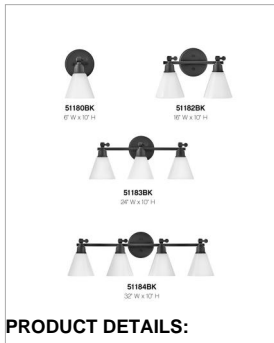

DETAILS	
FINISH:	Black
MATERIAL:	Steel
GLASS:	Cased Opal
DIMMABLE:	YES, WITH DIMMABLE LAMP (NOT INCLUDED)

DIMENSIONS	
WIDTH:	6"
HEIGHT:	10"
WEIGHT:	1.8lb
BACK PLATE:	6" Dia.
EXTENSION:	7"
TOP TO OUTLET:	3"

LIGHT SOURCE	
LIGHT SOURCE:	Socketed
WATTAGE:	1-10w Med. LED, 100w Equiv.
VOLTAGE:	120v

SHIPPING	
CARTON LENGTH:	8.3
CARTON WIDTH:	8.3
CARTON HEIGHT:	12.4
CARTON WEIGHT:	2.5