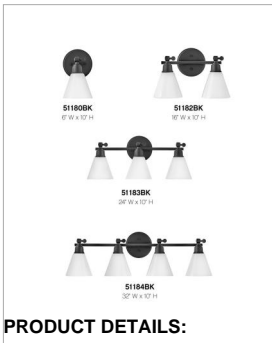

DETAILS	
FINISH:	Black
MATERIAL:	Steel
GLASS:	Cased Opal
DIMMABLE:	YES - WITH DIMMABLE LAMP (NOT INCLUDED)

DIMENSIONS	
WIDTH:	6"
HEIGHT:	10"
WEIGHT:	1.8lb
BACK PLATE:	6" Dia.
EXTENSION:	7"
TOP TO OUTLET:	3"

LIGHT SOURCE	
LIGHT SOURCE:	Socketed
WATTAGE:	1-10w Med. LED, 60w Equiv.
VOLTAGE:	120v

SHIPPING	
CARTON LENGTH:	8.3
CARTON WIDTH:	8.3
CARTON HEIGHT:	12.4
CARTON WEIGHT:	2.5