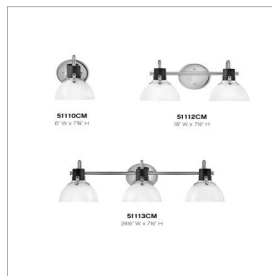

ARGO

51113CM

MEDIUM THREE LIGHT VANITY

Argo exudes class and style with a vintage industrial flair and a sleek silhouette. This transitional design features suspended cased opal glass complemented by a Heritage Brass with Black finish.

DETAILS	
FINISH:	Chrome
MATERIAL:	Steel
GLASS:	Cased Opal
DIMMABLE:	YES - WITH DIMMABLE LAMP (NOT INCLUDED)

DIMENSIONS	
WIDTH:	24.5"
HEIGHT:	7.5"
WEIGHT:	4.4lb
BACK PLATE:	5" Dia.
EXTENSION:	8.3"
TOP TO OUTLET:	3.25"

LIGHT SOURCE	
LIGHT SOURCE:	Socketed
WATTAGE:	3-12w Med. LED, 100w Equiv.
VOLTAGE:	120v

SHIPPING	
CARTON LENGTH:	28.9
CARTON WIDTH:	8.3
CARTON HEIGHT:	8.5
CARTON WEIGHT:	6.2

PRODUCT DETAILS:

- Fixture can be mounted either up or down
- Suitable for use in damp locations as defined by NEC and CEC. Meets United States UL Underwriters Laboratories & CSA Canadian Standards Association Product Safety Standards.
- Sparkling chrome with reflective finish
- Bold silhouette with dramatic details creates a modern statement

HINKLEY

HINKLEY
33000 Pin Oak Parkway
Avon Lake, OH 44012

PHONE: (440) 653-5500
Toll Free: 1 (800) 446-5539

hinkley.com