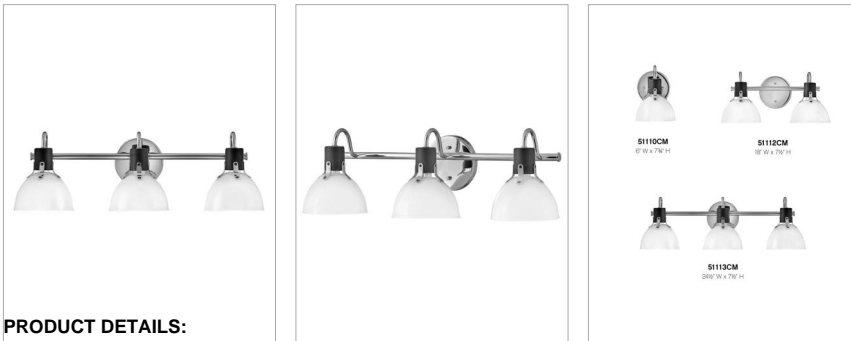

### MEDIUM THREE LIGHT VANITY

Argo exudes class and style with a vintage industrial flair and a sleek silhouette. This transitional design features suspended cased opal glass and is available in two finish combinations, Chrome with Black and Heritage Brass with Black.

DETAILS	
FINISH:	Chrome
MATERIAL:	Steel
GLASS:	Cased Opal
DIMMABLE:	YES, WITH DIMMABLE LAMP (NOT INCLUDED)

DIMENSIONS	
WIDTH:	24.5"
HEIGHT:	7.5"
WEIGHT:	4.4lb
BACK PLATE:	5" Dia.
EXTENSION:	8.3"
TOP TO OUTLET:	3.25"

LIGHT SOURCE	
LIGHT SOURCE:	Socketed
WATTAGE:	3-12w Med. LED, 100w Equiv.
VOLTAGE:	120v

SHIPPING	
CARTON LENGTH:	28.9
CARTON WIDTH:	8.3
CARTON HEIGHT:	8.5
CARTON WEIGHT:	6.2

- Fixture can be mounted either up or down
- Suitable for use in damp locations as defined by NEC and CEC. Meets United States UL Underwriters Laboratories & CSA Canadian Standards Association Product Safety Standards.
- Bold silhouette with dramatic details creates a modern statement
- Sparkling chrome with reflective finish