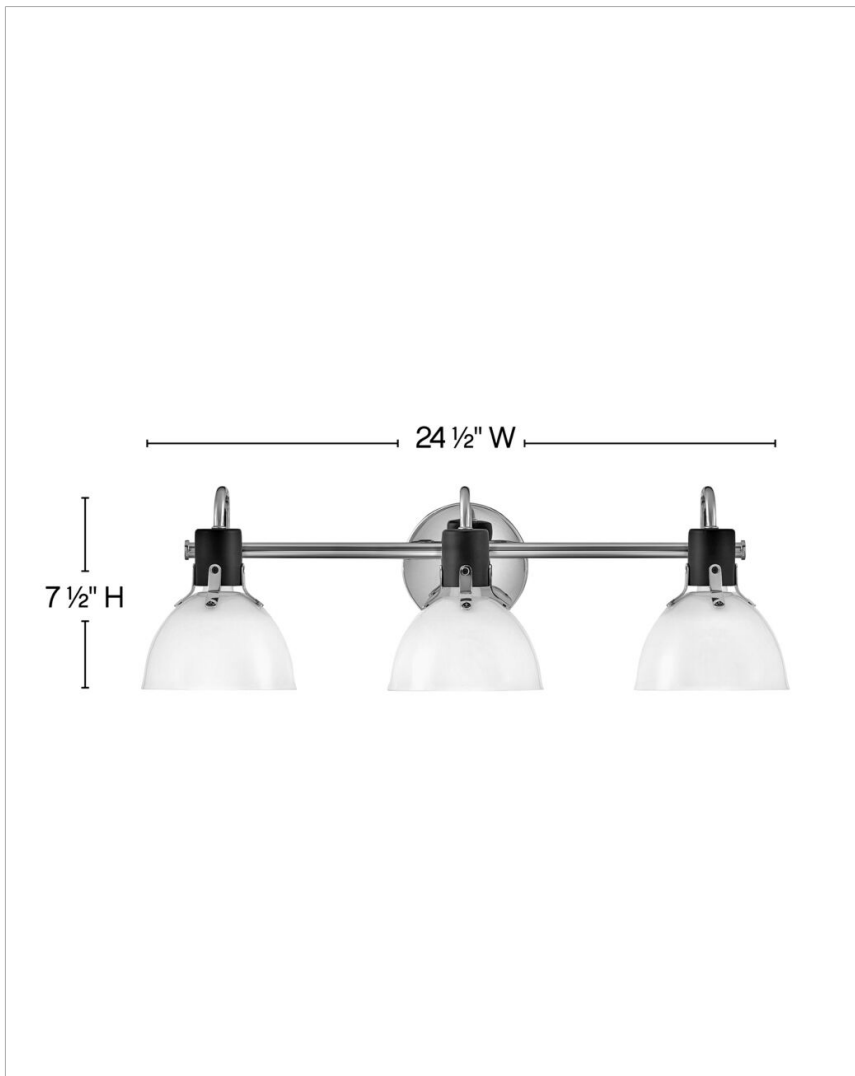

## 51113CM

### MEDIUM THREE LIGHT VANITY

Argo exudes class and style with a vintage industrial flair and a sleek silhouette. This transitional design features suspended cased opal glass complemented by a Heritage Brass with Black finish.

DETAILS	
FINISH:	Chrome
MATERIAL:	Steel
GLASS:	Cased Opal
DIMMABLE:	YES - WITH DIMMABLE LAMP (NOT INCLUDED)

DIMENSIONS	
WIDTH:	24.5"
HEIGHT:	7.5"
WEIGHT:	4.4lb
BACK PLATE:	5" Dia.
EXTENSION:	8.3"
TOP TO OUTLET:	3.25"

LIGHT SOURCE	
LIGHT SOURCE:	Socketed
WATTAGE:	3-12w Med. LED, 100w Equiv.
VOLTAGE:	120v

SHIPPING	
CARTON LENGTH:	28.9
CARTON WIDTH:	8.3
CARTON HEIGHT:	8.5
CARTON WEIGHT:	6.2