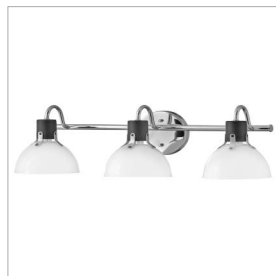

### MEDIUM THREE LIGHT VANITY

Argo exudes class and style with a vintage industrial flair and a sleek silhouette. This transitional design features suspended cased opal glass complemented by a Heritage Brass with Black finish.

DETAILS	
FINISH:	Chrome
MATERIAL:	Steel
GLASS:	Cased Opal
DIMMABLE:	YES - WITH DIMMABLE LAMP (NOT INCLUDED)

DIMENSIONS	
WIDTH:	24.5"
HEIGHT:	7.5"
WEIGHT:	4.4lb
BACK PLATE:	5" Dia.
EXTENSION:	8.3"
TOP TO OUTLET:	3.25"

#### PRODUCT DETAILS:

- Fixture can be mounted either up or down
- Suitable for use in damp locations as defined by NEC and CEC. Meets United States UL Underwriters Laboratories & CSA Canadian Standards Association Product Safety Standards.
- Sparkling chrome with reflective finish
- Bold silhouette with dramatic details creates a modern statement