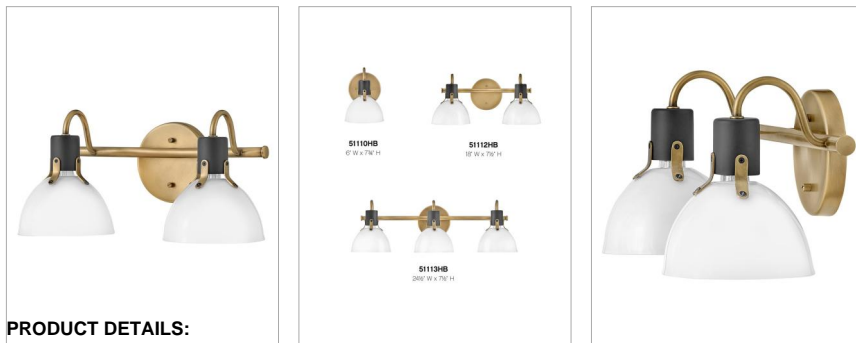

### SMALL TWO LIGHT VANITY

Argo exudes class and style with a vintage industrial flair and a sleek silhouette. This transitional design features suspended cased opal glass complemented by a Heritage Brass with Black finish.

DETAILS	
FINISH:	Heritage Brass
MATERIAL:	Steel
GLASS:	Cased Opal
DIMMABLE:	YES - WITH DIMMABLE LAMP (NOT INCLUDED)

DIMENSIONS	
WIDTH:	18"
HEIGHT:	7.5"
WEIGHT:	3lb
BACK PLATE:	5" Dia.
EXTENSION:	8.3"
TOP TO OUTLET:	3.25"

LIGHT SOURCE	
LIGHT SOURCE:	Socketed
WATTAGE:	2-12w Med. LED, 100w Equiv.
VOLTAGE:	120v

SHIPPING	
CARTON LENGTH:	20.5
CARTON WIDTH:	8.3
CARTON HEIGHT:	8.5
CARTON WEIGHT:	4.2

**PRODUCT DETAILS:**

- Fixture can be mounted either up or down
- Suitable for use in damp locations as defined by NEC and CEC. Meets United States UL Underwriters Laboratories & CSA Canadian Standards Association Product Safety Standards.
- Bold silhouette with dramatic details creates a modern statement