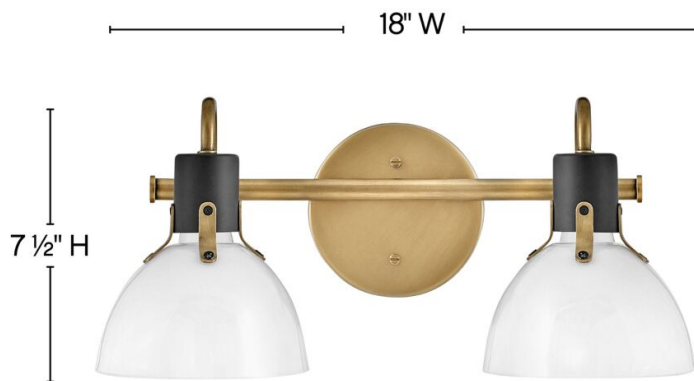

### SMALL TWO LIGHT VANITY

Argo exudes class and style with a vintage industrial flair and a sleek silhouette. This transitional design features suspended cased opal glass complemented by a Heritage Brass with Black finish.

DETAILS	
FINISH:	Heritage Brass
MATERIAL:	Steel
GLASS:	Cased Opal
DIMMABLE:	YES - WITH DIMMABLE LAMP (NOT INCLUDED)

DIMENSIONS	
WIDTH:	18"
HEIGHT:	7.5"
WEIGHT:	3lb
BACK PLATE:	5" Dia.
EXTENSION:	8.3"
TOP TO OUTLET:	3.25"

LIGHT SOURCE	
LIGHT SOURCE:	Socketed
WATTAGE:	2-12w Med. LED, 100w Equiv.
VOLTAGE:	120v

SHIPPING	
CARTON LENGTH:	20.5
CARTON WIDTH:	8.3
CARTON HEIGHT:	8.5
CARTON WEIGHT:	4.2

**PRODUCT DETAILS:**

- Fixture can be mounted either up or down
- Suitable for use in damp locations as defined by NEC and CEC. Meets United States UL Underwriters Laboratories & CSA Canadian Standards Association Product Safety Standards.
- Bold silhouette with dramatic details creates a modern statement