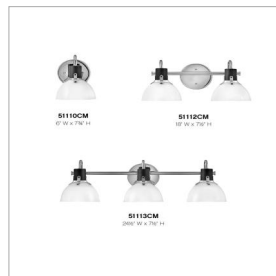

## 5112CM

### SMALL TWO LIGHT VANITY

Argo exudes class and style with a vintage industrial flair and a sleek silhouette. This transitional design features suspended cased opal glass complemented by a Heritage Brass with Black finish.

DETAILS	
FINISH:	Chrome
MATERIAL:	Steel
GLASS:	Cased Opal
DIMMABLE:	YES - WITH DIMMABLE LAMP (NOT INCLUDED)

DIMENSIONS	
WIDTH:	18"
HEIGHT:	7.5"
WEIGHT:	3lb
BACK PLATE:	5" Dia.
EXTENSION:	8.3"
TOP TO OUTLET:	3.25"

LIGHT SOURCE	
LIGHT SOURCE:	Socketed
WATTAGE:	2-12w Med. LED, 100w Equiv.
VOLTAGE:	120v

SHIPPING	
CARTON LENGTH:	20.5
CARTON WIDTH:	8.3
CARTON HEIGHT:	8.5
CARTON WEIGHT:	4.2