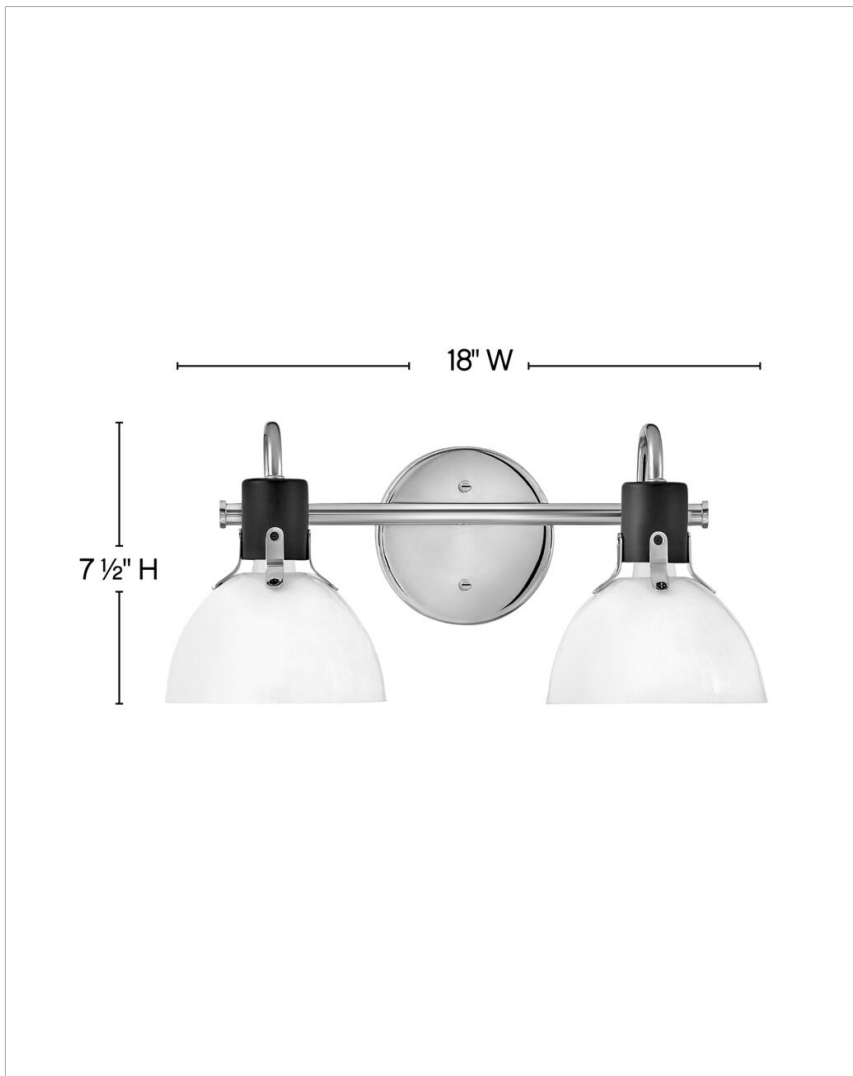

## 5112CM

### SMALL TWO LIGHT VANITY

Argo exudes class and style with a vintage industrial flair and a sleek silhouette. This transitional design features suspended cased opal glass complemented by a Heritage Brass with Black finish.

DETAILS	
FINISH:	Chrome
MATERIAL:	Steel
GLASS:	Cased Opal
DIMMABLE:	YES - WITH DIMMABLE LAMP (NOT INCLUDED)

DIMENSIONS	
WIDTH:	18"
HEIGHT:	7.5"
WEIGHT:	3lb
BACK PLATE:	5" Dia.
EXTENSION:	8.3"
TOP TO OUTLET:	3.25"

LIGHT SOURCE	
LIGHT SOURCE:	Socketed
WATTAGE:	2-12w Med. LED, 100w Equiv.
VOLTAGE:	120v

SHIPPING	
CARTON LENGTH:	20.5
CARTON WIDTH:	8.3
CARTON HEIGHT:	8.5
CARTON WEIGHT:	4.2