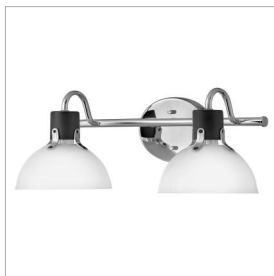

### SMALL TWO LIGHT VANITY

Argo exudes class and style with a vintage industrial flair and a sleek silhouette. This transitional design features suspended cased opal glass complemented by a Heritage Brass with Black finish.

DETAILS	
FINISH:	Chrome
MATERIAL:	Steel
GLASS:	Cased Opal
DIMMABLE:	YES - WITH DIMMABLE LAMP (NOT INCLUDED)

DIMENSIONS	
WIDTH:	18"
HEIGHT:	7.5"
WEIGHT:	3lb
BACK PLATE:	5" Dia.
EXTENSION:	8.3"
TOP TO OUTLET:	3.25"

#### PRODUCT DETAILS:

- Fixture can be mounted either up or down
- Suitable for use in damp locations as defined by NEC and CEC. Meets United States UL Underwriters Laboratories & CSA Canadian Standards Association Product Safety Standards.
- Sparkling chrome with reflective finish
- Bold silhouette with dramatic details creates a modern statement