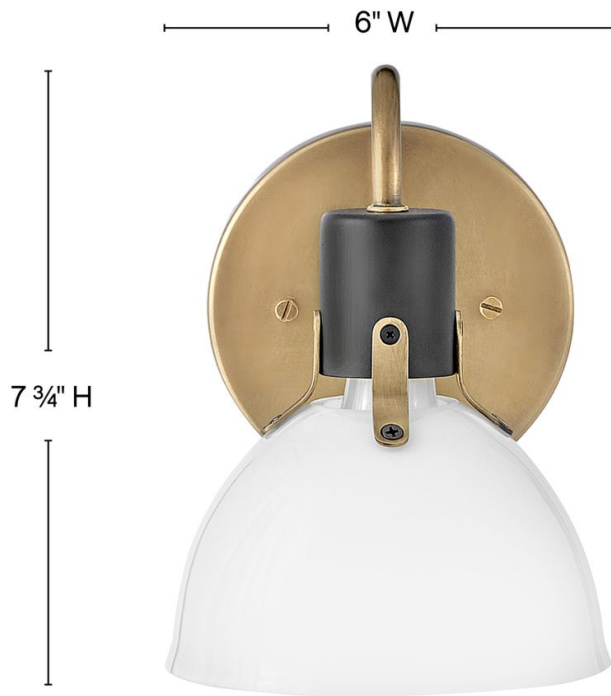

ARGO

51110HB

SMALL SINGLE LIGHT VANITY

Argo exudes class and style with a vintage industrial flair and a sleek silhouette. This transitional design features suspended cased opal glass and is available in two finish combinations, Chrome with Black and Heritage Brass with Black.

DETAILS	
FINISH:	Heritage Brass
MATERIAL:	Steel
GLASS:	Cased Opal
DIMMABLE:	YES, WITH DIMMABLE LAMP (NOT INCLUDED)

DIMENSIONS	
WIDTH:	6"
HEIGHT:	7.8"
WEIGHT:	1.4lb
BACK PLATE:	5" Dia.
EXTENSION:	7.3"
TOP TO OUTLET:	3.5"

LIGHT SOURCE	
LIGHT SOURCE:	Socketed
WATTAGE:	1-12w Med. LED, 100W Equiv.
VOLTAGE:	120v

SHIPPING	
CARTON LENGTH:	8.3
CARTON WIDTH:	8.3
CARTON HEIGHT:	10.2
CARTON WEIGHT:	2

PRODUCT DETAILS:

- Fixture can be mounted either up or down
- Suitable for use in damp locations as defined by NEC and CEC. Meets United States UL Underwriters Laboratories & CSA Canadian Standards Association Product Safety Standards.
- Bold silhouette with dramatic details creates a modern statement