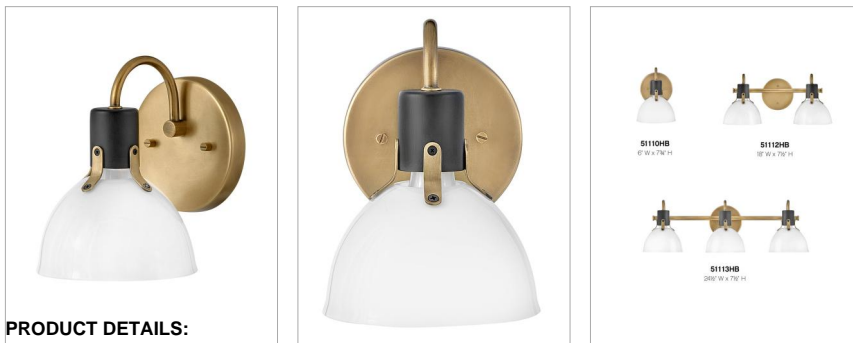

ARGO

51110HB

SMALL SINGLE LIGHT VANITY

Argo exudes class and style with a vintage industrial flair and a sleek silhouette. This transitional design features suspended cased opal glass and is available in two finish combinations, Chrome with Black and Heritage Brass with Black.

DETAILS	
FINISH:	Heritage Brass
MATERIAL:	Steel
GLASS:	Cased Opal
DIMMABLE:	YES, WITH DIMMABLE LAMP (NOT INCLUDED)

DIMENSIONS	
WIDTH:	6"
HEIGHT:	7.8"
WEIGHT:	1.4lb
BACK PLATE:	5" Dia.
EXTENSION:	7.3"
TOP TO OUTLET:	3.5"

LIGHT SOURCE	
LIGHT SOURCE:	Socketed
WATTAGE:	1-12w Med. LED, 100W Equiv.
VOLTAGE:	120v

SHIPPING	
CARTON LENGTH:	8.3
CARTON WIDTH:	8.3
CARTON HEIGHT:	10.2
CARTON WEIGHT:	2

PRODUCT DETAILS:

- Fixture can be mounted either up or down
- Suitable for use in damp locations as defined by NEC and CEC. Meets United States UL Underwriters Laboratories & CSA Canadian Standards Association Product Safety Standards.
- Bold silhouette with dramatic details creates a modern statement