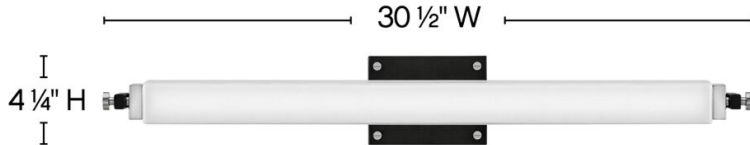

ROLLINS

51093BK-CM

LARGE LED VANITY

Rollins is both industrial in form and transitional in style. Unique rectangular etched opal glass has softly rounded edges offset by contrasting details on the backplate and the square knobs anchoring either end. This integrated LED design comes in two finish combinations, Black with Chrome and Black with Heritage Brass, and can be hung both vertically and horizontally.

DETAILS	
FINISH:	Black
MATERIAL:	Steel
GLASS:	Etched Opal
DIMMABLE:	YES - CL TYPE DIMMER (SSL7A)

DIMENSIONS	
WIDTH:	30.5"
HEIGHT:	4.3"
WEIGHT:	2lb
BACK PLATE:	5.75"W X 4.25"H
EXTENSION:	4"
TOP TO OUTLET:	2.25"

LIGHT SOURCE	
LIGHT SOURCE:	Integrated LED
LED NAME:	(2) EL2G16W7WI
WATTAGE:	32w LED *Included
VOLTAGE:	120v
COLOR TEMP:	3000
LUMENS:	2800
CRI:	95
INCANDESCENT EQUIVALENCY:	2 x 100w
DIMMABLE:	YES - CL TYPE DIMMER (SSL7A)

SHIPPING	
CARTON LENGTH:	33.3
CARTON WIDTH:	10.5
CARTON HEIGHT:	6
CARTON WEIGHT:	2.8

PRODUCT DETAILS:

- Suitable for use in damp locations as defined by NEC and CEC. Meets United States UL Underwriters Laboratories & CSA Canadian Standards Association Product Safety Standards.
- LED components carry a 5-year limited warranty
- Fixture can be mounted vertically
- Merging the best of traditional and modern elements with a sophisticated and streamlined look
- ADA compliant
- Mounting hardware is hidden on the back plate to ensure a clean silhouette

HINKLEY

HINKLEY
33000 Pin Oak Parkway
Avon Lake, OH 44012

PHONE: (440) 653-5500
Toll Free: 1 (800) 446-5539

hinkley.com