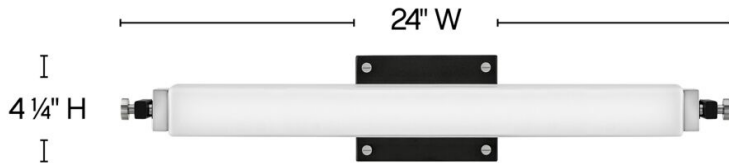

## 51092BK-CM

### MEDIUM LED SCONCE

Rollins is both industrial in form and transitional in style. Unique rectangular etched opal glass has softly rounded edges offset by contrasting details on the backplate and the square knobs anchoring either end. This integrated LED design comes in two finish combinations, Black with Chrome and Black with Heritage Brass, and can be hung both vertically and horizontally.

DETAILS	
FINISH:	Black
MATERIAL:	Steel
GLASS:	Etched Opal
DIMMABLE:	YES - CL TYPE DIMMER (SSL7A)

DIMENSIONS	
WIDTH:	24"
HEIGHT:	4.3"
WEIGHT:	1.5lb
BACK PLATE:	5.75"W X 4.25"H
EXTENSION:	4"
TOP TO OUTLET:	2.25"

LIGHT SOURCE	
LIGHT SOURCE:	Integrated LED
LED NAME:	E2G24W7WI
WATTAGE:	24w LED *Included
VOLTAGE:	120v
LUMENS:	2100
CRI:	95
INCANDESCENT EQUIVALENCY:	2 x 75w
DIMMABLE:	YES - CL TYPE DIMMER (SSL7A)

SHIPPING	
CARTON LENGTH:	26.8
CARTON WIDTH:	10.5
CARTON HEIGHT:	6
CARTON WEIGHT:	2.2