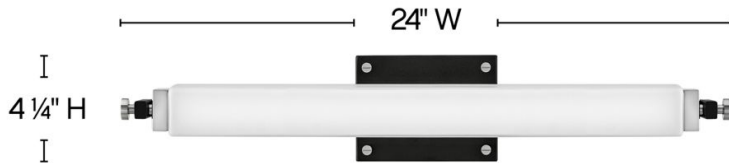

ROLLINS

51092BK-CM

MEDIUM LED SCONCE

Rollins is both industrial in form and transitional in style. Unique rectangular etched opal glass has softly rounded edges that is offset by contrasting details on the backplate and the knobs anchoring either end. This integrated LED design comes in two finish combinations, Black with Chrome, and Black with Heritage Brass, and can be hung both vertically and horizontally.

| DETAILS | |
|-----------|---------------------------|
| FINISH: | Black with Chrome accents |
| MATERIAL: | Steel |
| GLASS: | Etched Opal |

| DIMENSIONS | |
|----------------|-----------------|
| WIDTH: | 24" |
| HEIGHT: | 4.3" |
| WEIGHT: | 1.5 |
| BACK PLATE: | 5.75"W X 4.25"H |
| EXTENSION: | 4 |
| TOP TO OUTLET: | 2.25 |

| LIGHT SOURCE | |
|---------------------------|------------------------------|
| LIGHT SOURCE: | Integrated LED |
| LED NAME: | E2G24W7WI |
| WATTAGE: | 24w LED *Included |
| VOLTAGE: | 120v |
| COLOR TEMP: | 3000 |
| LUMENS: | 2100 |
| CRI: | 95 |
| INCANDESCENT EQUIVALENCY: | 2 x 75w |
| DIMMABLE: | Yes - CL Type Dimmer (SSL7A) |

| SHIPPING | |
|----------------|------|
| CARTON LENGTH: | 26.8 |
| CARTON WIDTH: | 10.5 |
| CARTON HEIGHT: | 6 |
| CARTON WEIGHT: | 2.2 |

PRODUCT DETAILS:

- Mounting hardware is hidden on the backplate to ensure a clean silhouette
- Fixture can be mounted vertically
- Suitable for use in damp locations as defined by NEC and CEC. Meets United States UL Underwriters Laboratories & CSA Canadian Standards Association Product Safety Standards
- Fixture is ADA compliant and adheres to the standards and guidelines listed by the Americans with Disabilities Act
- Meets California Energy Commission 2013 & 2016 Title regulations/JA8
- LED components carry a 5-year limited warranty
- Merging the best of traditional and modern elements, with a sophisticated and streamlined look
- Striking black finish enhances design