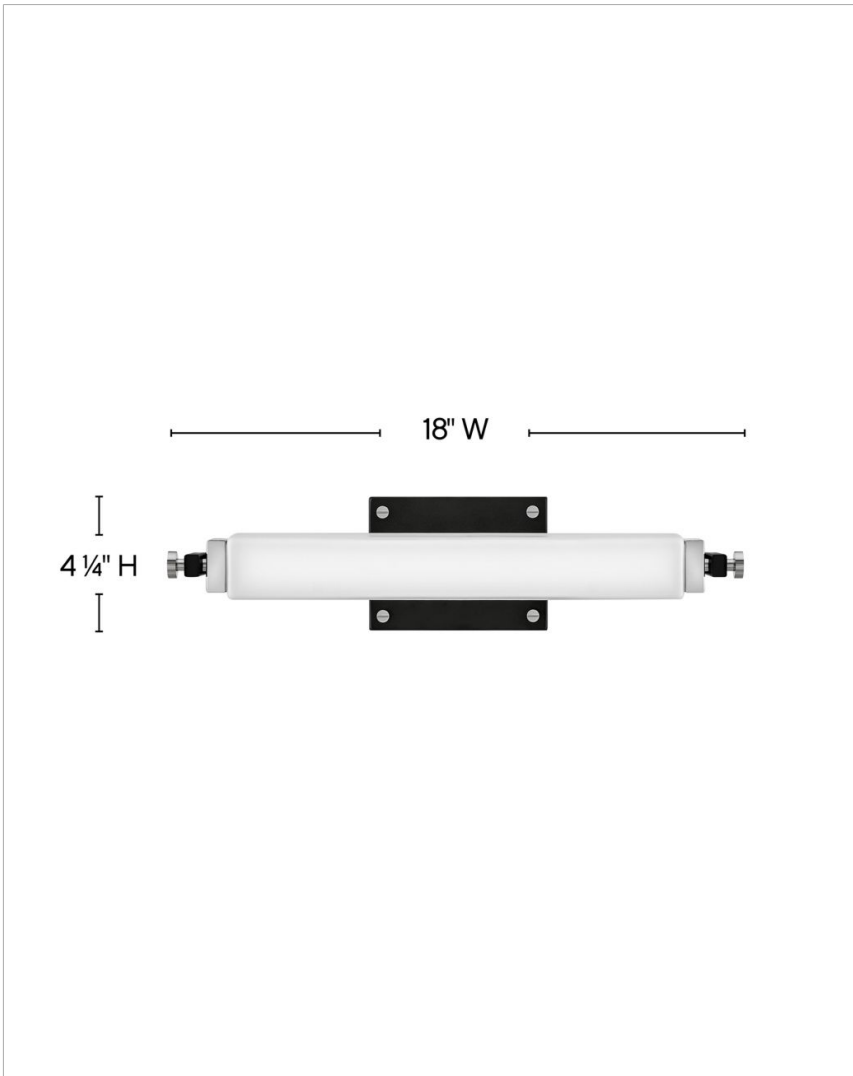

ROLLINS

51090BK-CM

MEDIUM LED SCONCE

Rollins is both industrial in form and transitional in style. Unique rectangular etched opal glass has softly rounded edges offset by contrasting details on the backplate and the square knobs anchoring either end. This integrated LED design comes in two finish combinations, Black with Chrome and Black with Heritage Brass, and can be hung both vertically and horizontally.

| DETAILS | |
|-----------|-----------------------------|
| FINISH: | Black |
| MATERIAL: | Steel |
| GLASS: | Etched Opal |
| DIMMABLE: | YES, CL TYPE DIMMER (SSL7A) |

| DIMENSIONS | |
|----------------|-----------------|
| WIDTH: | 18" |
| HEIGHT: | 4.3" |
| WEIGHT: | 1.5lb |
| BACK PLATE: | 5.75"W X 4.25"H |
| EXTENSION: | 4" |
| TOP TO OUTLET: | 2.25" |

| LIGHT SOURCE | |
|---------------------------|-----------------------------|
| LIGHT SOURCE: | Integrated LED |
| LED NAME: | EL2G16W7WI |
| VOLTAGE: | 120v |
| COLOR TEMP: | 3000 |
| LUMENS: | 1400 |
| CRI: | 95 |
| INCANDESCENT EQUIVALENCY: | 1 x 100w |
| DIMMABLE: | YES, CL TYPE DIMMER (SSL7A) |

| SHIPPING | |
|----------------|------|
| CARTON LENGTH: | 20.8 |
| CARTON WIDTH: | 10.5 |
| CARTON HEIGHT: | 6 |
| CARTON WEIGHT: | 2 |

PRODUCT DETAILS:

- Mounting hardware is hidden on the back plate to ensure a clean silhouette
- Fixture can be mounted vertically
- Suitable for use in damp locations as defined by NEC and CEC. Meets United States UL Underwriters Laboratories & CSA Canadian Standards Association Product Safety Standards.
- ADA compliant
- LED components carry a 5-year limited warranty
- Merging the best of traditional and modern elements with a sophisticated and streamlined look